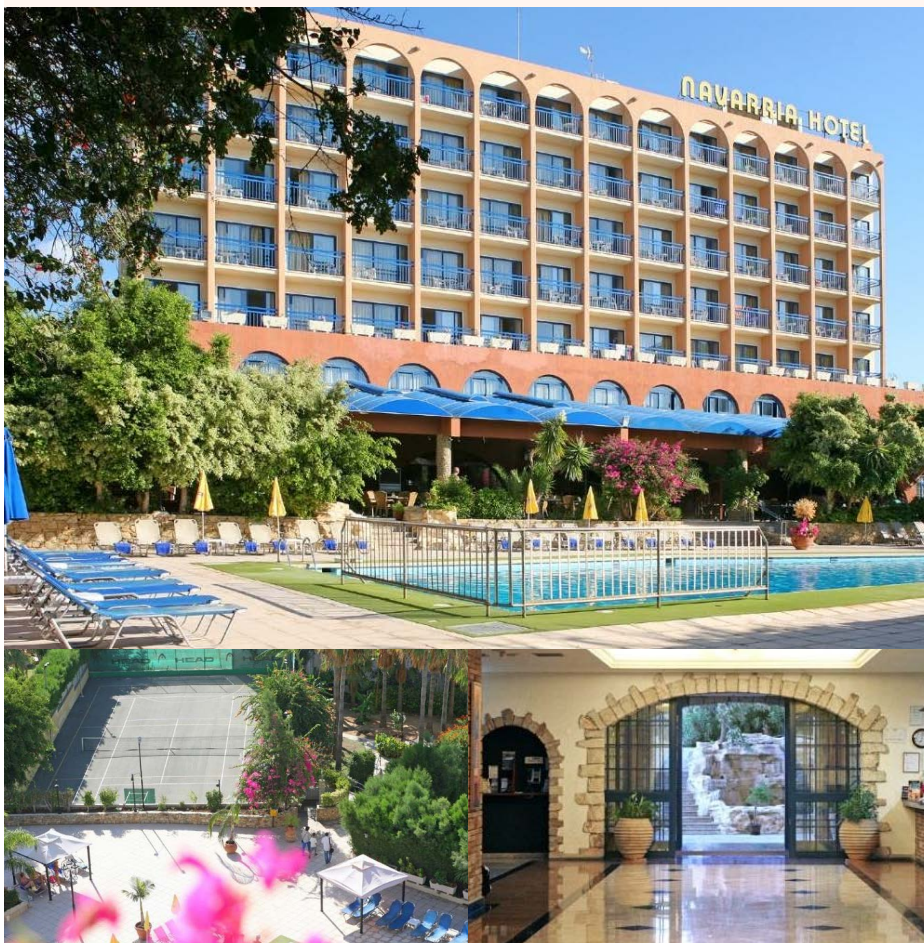

Navarria Hotel

Limassol - Cyprus

Why choose Navarria Hotel

3-minutes walk from the sandy beach and tourist area

Swimming pool & sun terrace

International cuisine in the a la carte restaurant or buffer

The area

Located within the Limassol Tourist area, this full-service 3* hotel is suitable for individuals, families or groups and is a 3-minutes walk to the beach, and a 10-minutes ride by bus to the city centre, Old Town and Marina.