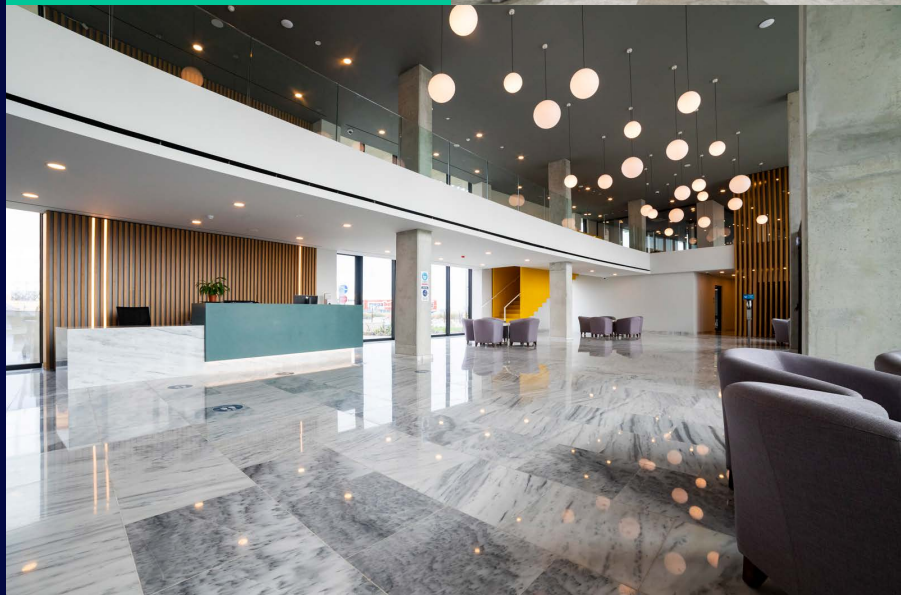

Travel times:

English in Cyprus	24 mins	🚶
1 Old Town	17 mins	🚗
2 Fasouri Waterpark	17 mins	🚗
3 Limassol Marina	19 mins	🚗