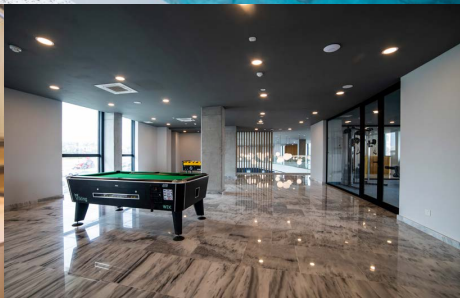

Apollonia Student Halls

Limassol - Cyprus

Why choose Apollonia Student Halls

- Affordable
- Brand New
- Stylish and spacious
- 24 Hour Reception
- Restaurant
- Gym

The area

This fantastic residence is just a 7 minute walk from the school and only a 15 minute bus ride to town. There is a bus stop immediately outside the residence.