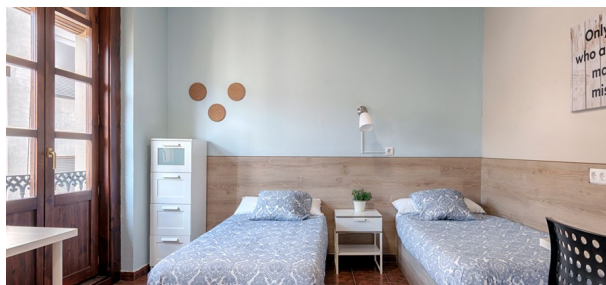

espanoleschool.com | +34 96 353 04 04 | info@ihvalencia.com

3

LanguageCourse^{net}

Book at worldwide lowest price at:

<https://www.languagecourse.net/school-espanole-international-house-valencia.php3>

🇺🇸 +1 646 503 18 10
🇩🇪 +31 858880253

🇬🇧 +44 330 124 03 17
🇫🇷 +7 4995000466

🇪🇸 +34 93 220 38 75
🇩🇪 +46 844 68 36 76
🇨🇦 +81 345 895 399

🇫🇷 +33 1-78416974
🇩🇪 +47 219 30 570
🇩🇪 +55 213 958 08 76

🇨🇭 +41 225 180 700
🇩🇪 +45 898 83 996
🇨🇭 +86 19816218990

🇩🇪 +49 221 162 56897
🇮🇹 +39 02-94751194

🇩🇪 +43 720116182
🇩🇪 +48 223 988 072