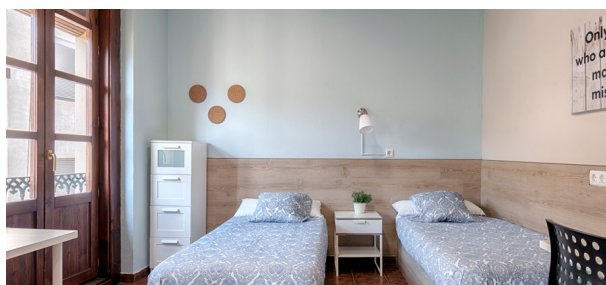

espanoleschool.com | +34 96 353 04 04 | info@ihvalencia.com

3

LanguageCourse^{net}

Book at worldwide lowest price at:

<https://www.languagecourse.net/school-espanole-international-house-valencia.php3>

🇺🇸 +1 646 503 18 10
🇺🇸 +31 858880253

🇬🇧 +44 330 124 03 17
🇬🇧 +7 4995000466

🇪🇸 +34 93 220 38 75
🇪🇸 +46 844 68 36 76
🇪🇸 +81 345 895 399

🇫🇷 +33 1-78416974
🇫🇷 +47 219 30 570
🇫🇷 +55 213 958 08 76

🇨🇭 +41 225 180 700
🇨🇭 +45 898 83 996
🇨🇭 +86 19816218990

🇩🇪 +49 221 162 56897
🇮🇹 +39 02-94751194

🇮🇸 +43 720116182
🇮🇸 +48 223 988 072