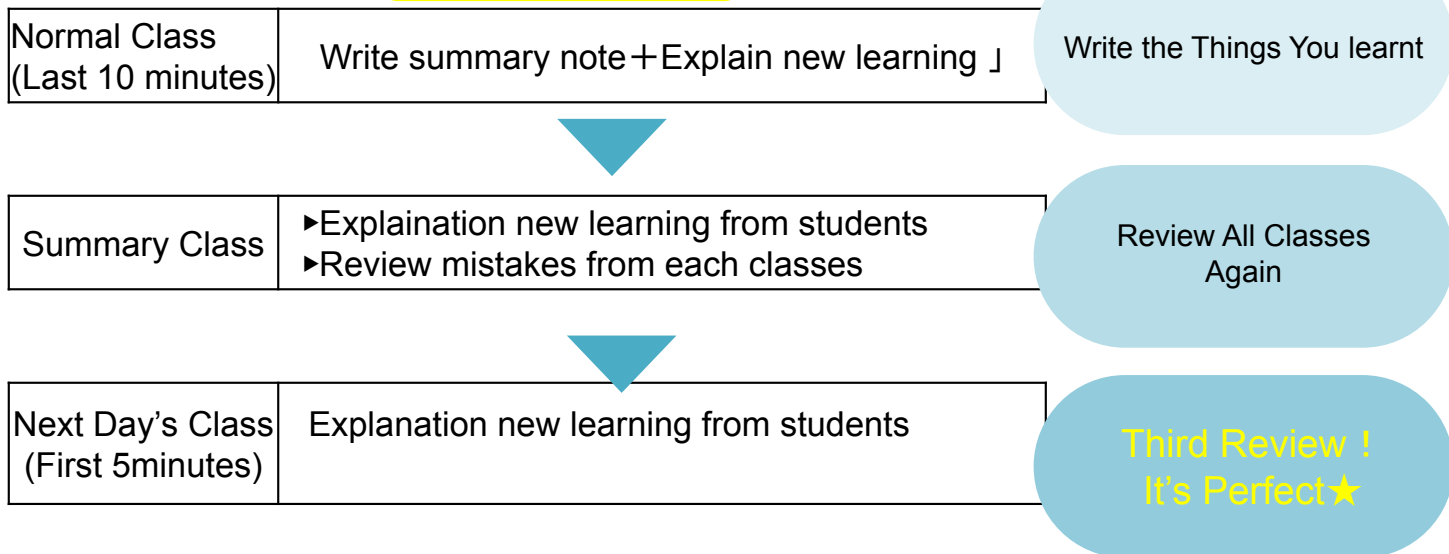

5. First method

②Review * Summary are Important

Review & Summary

【Summary Note Example Of Instant Translate Class】

Within the Class Way to Proceed

©First English Global College

LanguageCourse.net

Book at worldwide lowest price at:

<https://www.languagecourse.net/school-first-english-global-college-lapu-lapu-city.php3>

+1 646 503 18 10

+44 330 124 03 17

+34 93 220 38 75

+33 1-78416974

+41 225 180 700

+49 221 162 56897

+43 720116182

+31 858880253

+7 4995000466

+46 844 68 36 76

+47 219 30 570

+45 898 83 996

+39 02-94751194

+48 223 988 072

+81 345 895 399

+55 213 958 08 76

+86 19816218990