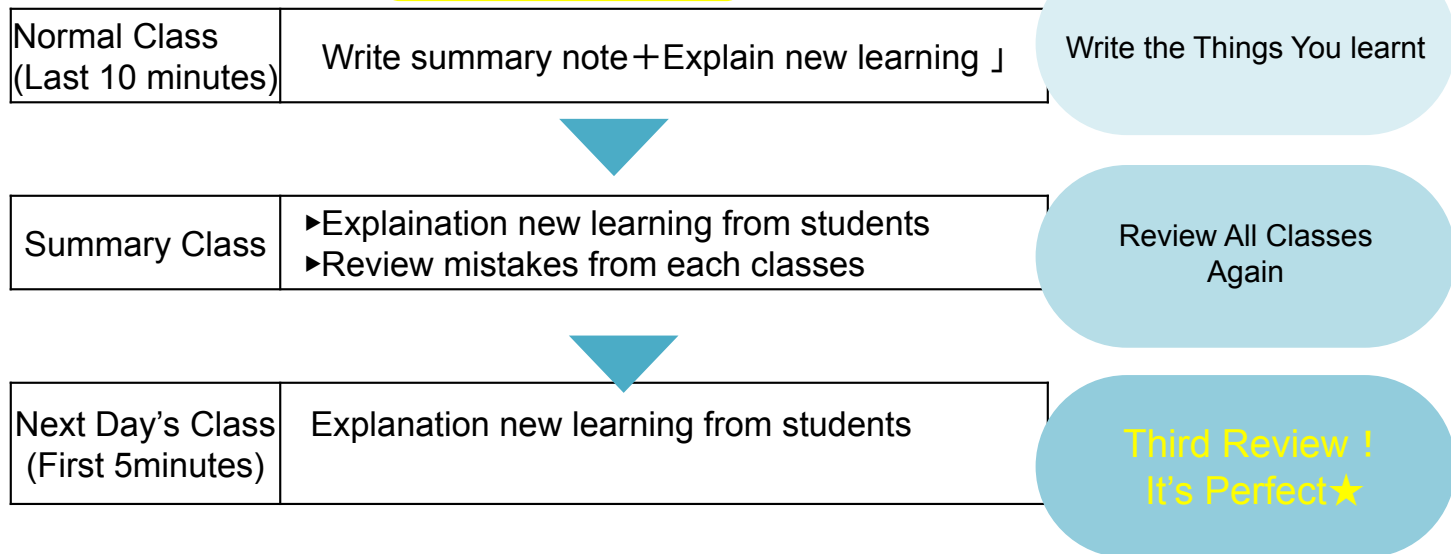

5. First method

②Review * Summary are Important

Review & Summary

【Summary Note Example Of Instant Translate Class】

Within the Class Way to Proceed

©First English Global College

LanguageCourse.net

Book at worldwide lowest price at:

<https://www.languagecourse.net/school-first-english-global-college-lapu-lapu-city.php3>

+1 646 503 18 10

+44 330 124 03 17

+34 93 220 38 75

+33 1-78416974

+41 225 180 700

+49 221 162 56897

+43 720116182

+31 858880253

+7 4995000466

+46 844 68 36 76

+47 219 30 570

+45 898 83 996

+39 02-94751194

+48 223 988 072

+81 345 895 399

+55 213 958 08 76

+86 19816218990