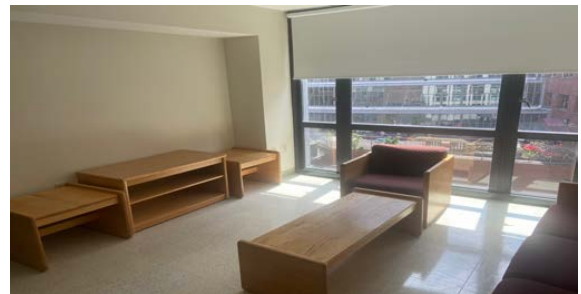

The Common Area: