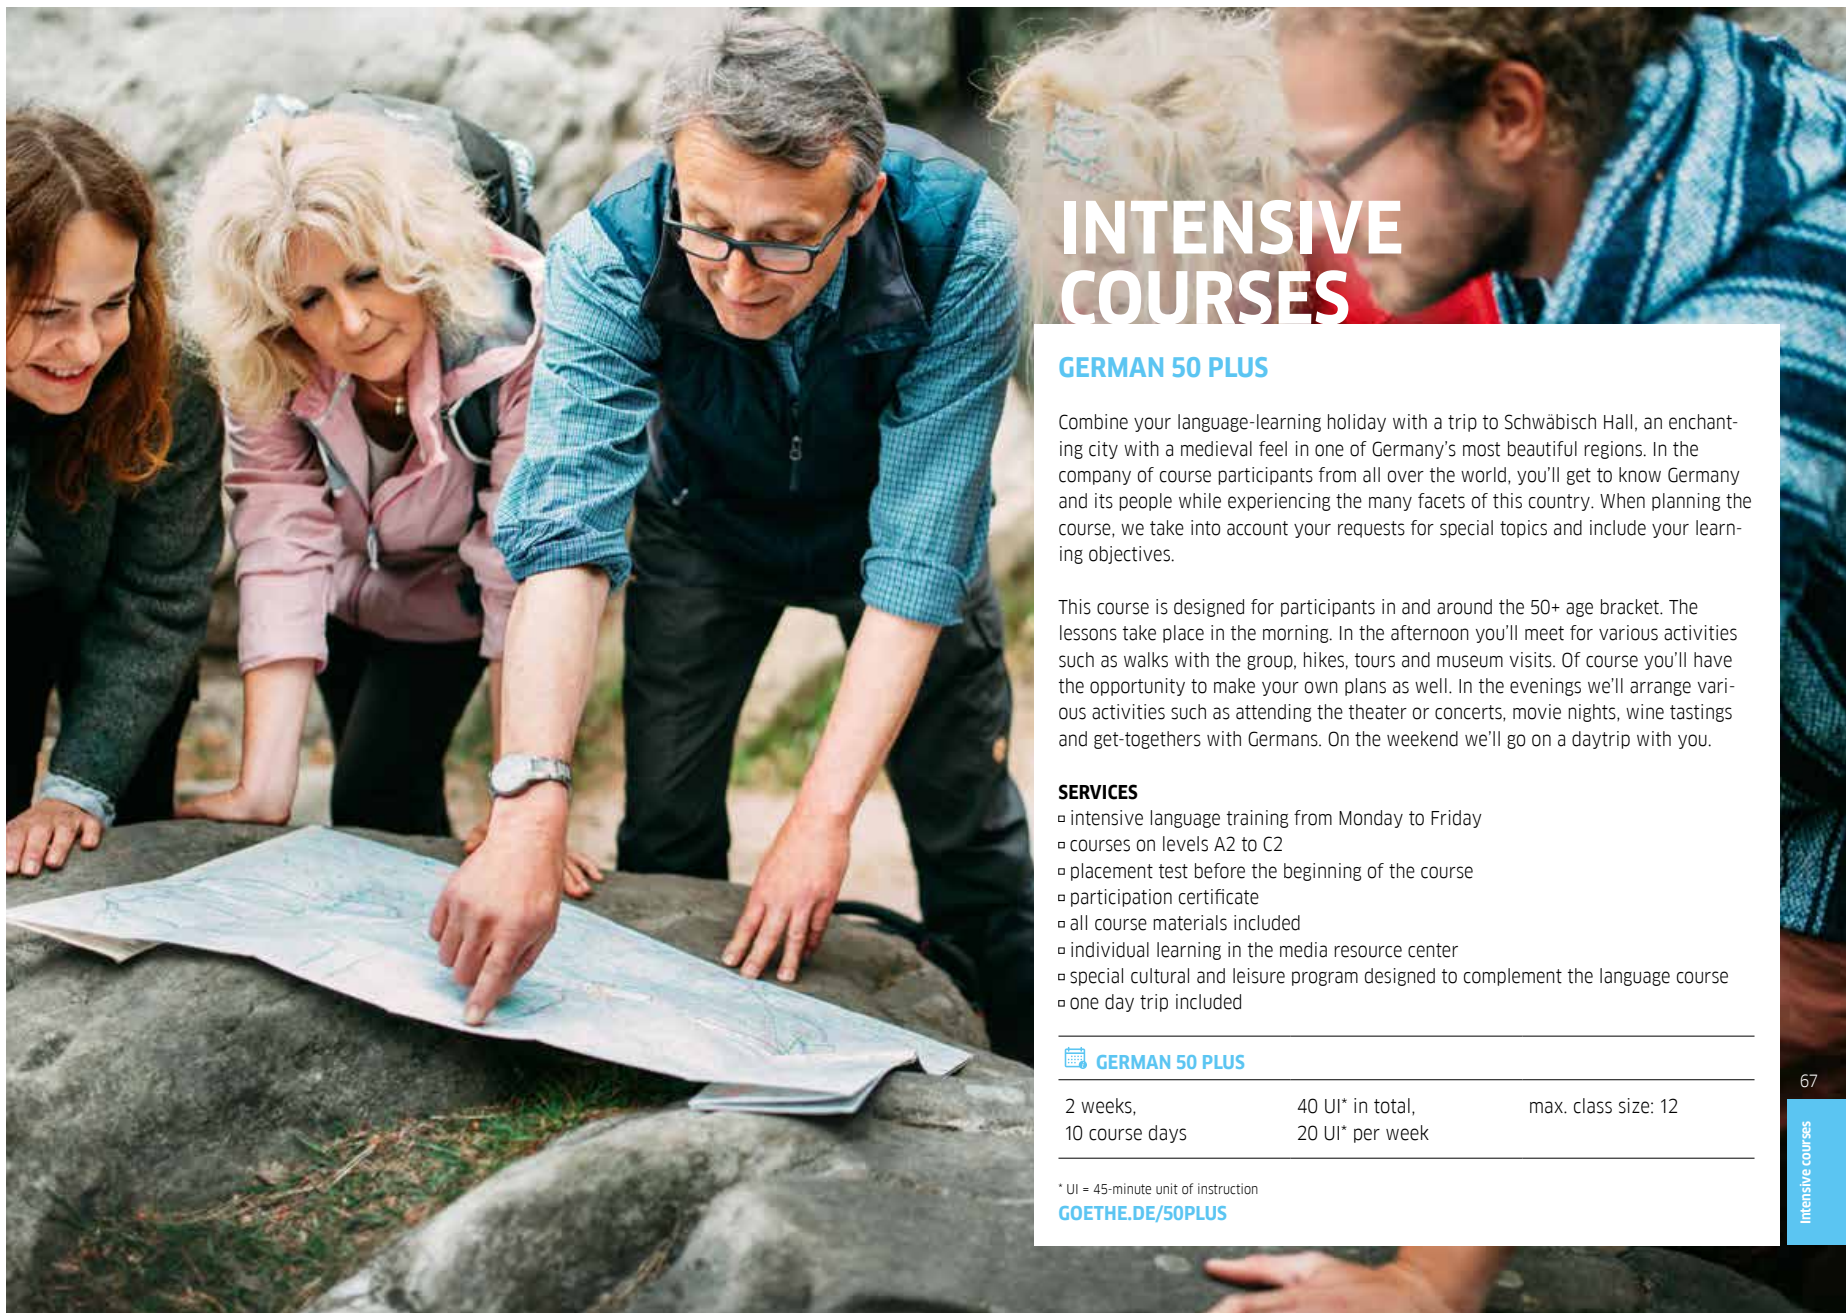

INTENSIVE COURSES

GERMAN 50 PLUS

Combine your language-learning holiday with a trip to Schwäbisch Hall, an enchanting city with a medieval feel in one of Germany's most beautiful regions. In the company of course participants from all over the world, you'll get to know Germany and its people while experiencing the many facets of this country. When planning the course, we take into account your requests for special topics and include your learning objectives.

This course is designed for participants in and around the 50+ age bracket. The lessons take place in the morning. In the afternoon you'll meet for various activities such as walks with the group, hikes, tours and museum visits. Of course you'll have the opportunity to make your own plans as well. In the evenings we'll arrange various activities such as attending the theater or concerts, movie nights, wine tastings and get-togethers with Germans. On the weekend we'll go on a daytrip with you.

SERVICES

- intensive language training from Monday to Friday
- courses on levels A2 to C2
- placement test before the beginning of the course
- participation certificate
- all course materials included
- individual learning in the media resource center
- special cultural and leisure program designed to complement the language course
- one day trip included

GERMAN 50 PLUS

2 weeks, 10 course days	40 UI* in total, 20 UI* per week	max. class size: 12

* UI = 45-minute unit of instruction

[GOETHE.DE/50PLUS](https://www.goethe.de/50PLUS)

Book at worldwide lowest price at:

<https://www.languagecourse.net/school-goethe-institut-bonn.php3>

+1 646 503 18 10
 +31 858880253

+44 330 124 03 17
 +7 4995000466

+34 93 220 38 75
 +46 844 68 36 76
 +81 345 895 399

+33 1-78416974
 +47 219 30 570
 +55 213 958 08 76

+41 225 180 700
 +45 898 83 996
 +86 19816218990

+49 221 162 56897
 +39 02-94751194

+43 720116182
 +48 223 988 072