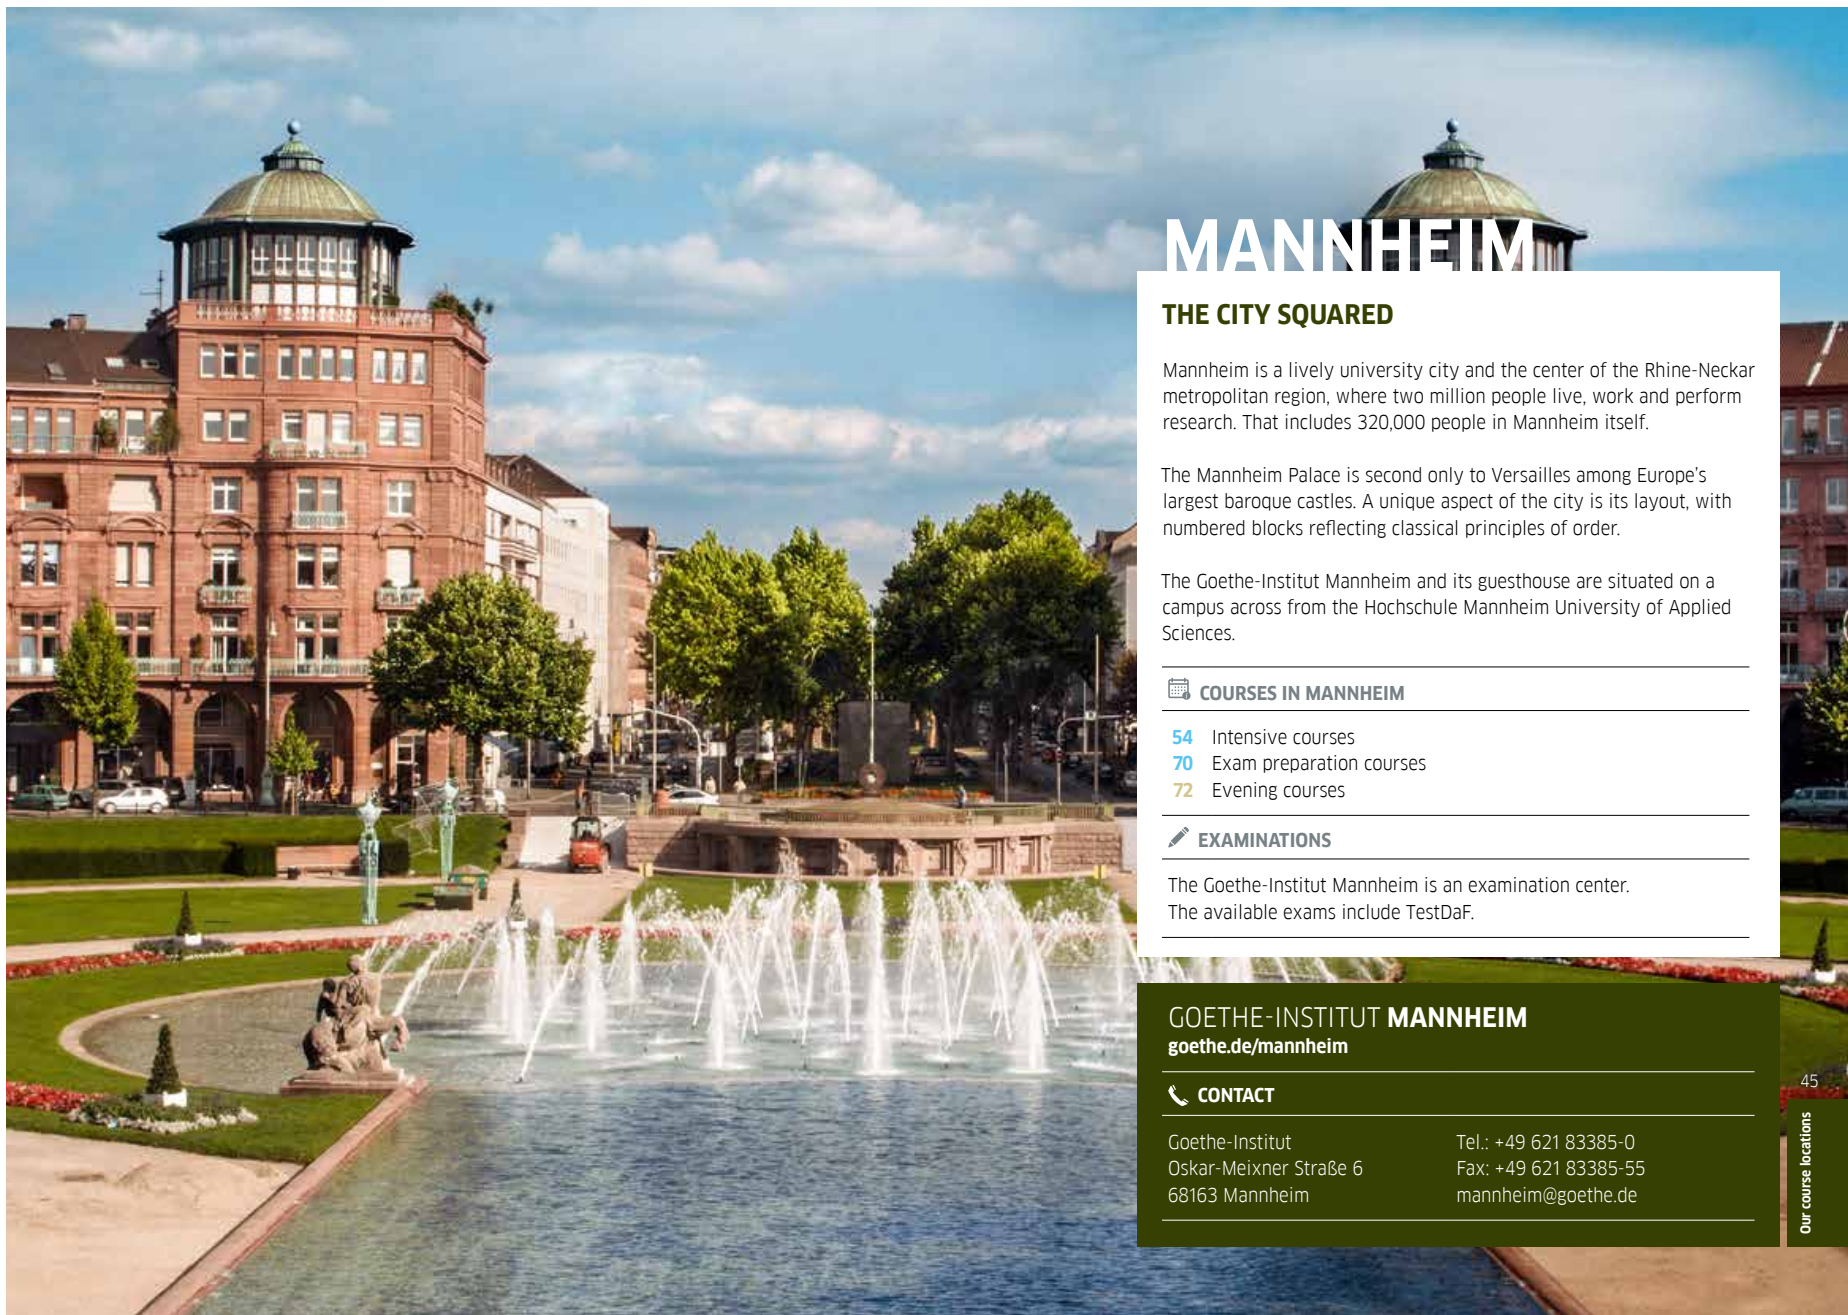

MANNHEIM

THE CITY SQUARED

Mannheim is a lively university city and the center of the Rhine-Neckar metropolitan region, where two million people live, work and perform research. That includes 320,000 people in Mannheim itself.

The Mannheim Palace is second only to Versailles among Europe's largest baroque castles. A unique aspect of the city is its layout, with numbered blocks reflecting classical principles of order.

The Goethe-Institut Mannheim and its guesthouse are situated on a campus across from the Hochschule Mannheim University of Applied Sciences.

COURSES IN MANNHEIM

- **54** Intensive courses
- **70** Exam preparation courses
- **72** Evening courses

EXAMINATIONS

The Goethe-Institut Mannheim is an examination center. The available exams include TestDaF.

GOETHE-INSTITUT MANNHEIM
goethe.de/mannheim

CONTACT

Goethe-Institut
Oskar-Meixner Straße 6
68163 Mannheim

Tel.: +49 621 83385-0
Fax: +49 621 83385-55
mannheim@goethe.de

45
Our course locations

Book at worldwide lowest price at:
<https://www.languagecourse.net/school-goethe-institut-freiburg.php3>

+1 646 503 18 10
 +31 858880253

+44 330 124 03 17
 +7 4995000466

+34 93 220 38 75
 +46 844 68 36 76

+81 345 895 399

+33 1-78416974
 +47 219 30 570

+55 213 958 08 76

+41 225 180 700
 +45 898 83 996

+86 19816218990

+49 221 162 56897
 +39 02-94751194

+43 720116182
 +48 223 988 072