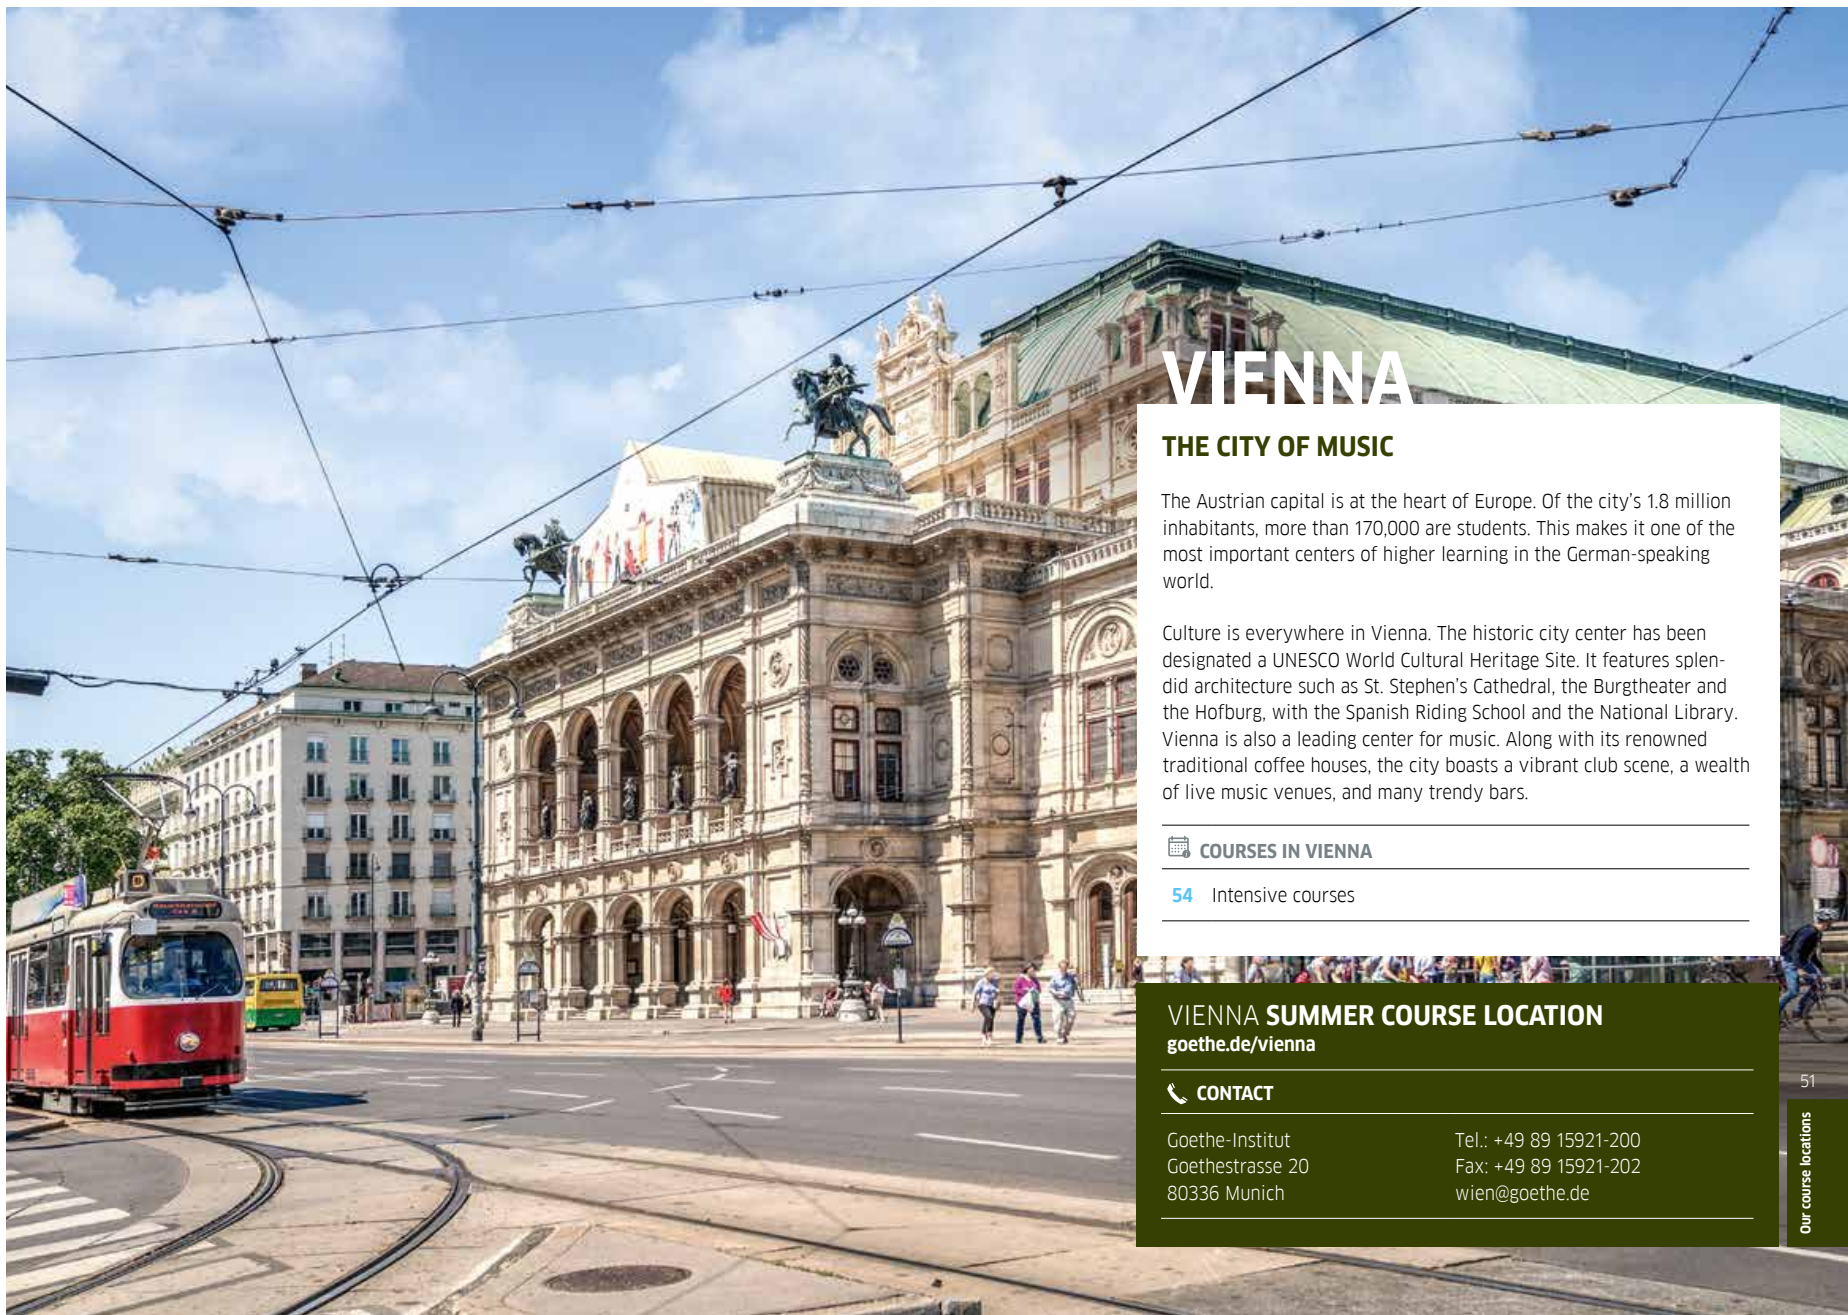

VIENNA

THE CITY OF MUSIC

The Austrian capital is at the heart of Europe. Of the city's 1.8 million inhabitants, more than 170,000 are students. This makes it one of the most important centers of higher learning in the German-speaking world.

Culture is everywhere in Vienna. The historic city center has been designated a UNESCO World Cultural Heritage Site. It features splendid architecture such as St. Stephen's Cathedral, the Burgtheater and the Hofburg, with the Spanish Riding School and the National Library. Vienna is also a leading center for music. Along with its renowned traditional coffee houses, the city boasts a vibrant club scene, a wealth of live music venues, and many trendy bars.

COURSES IN VIENNA

54 Intensive courses

VIENNA SUMMER COURSE LOCATION goethe.de/vienna

CONTACT

Goethe-Institut
Goethestrasse 20
80336 Munich

Tel.: +49 89 15921-200
Fax: +49 89 15921-202
wien@goethe.de

Book at worldwide lowest price at:
<https://www.languagecourse.net/school-goethe-institut-freiburg.php3>

+1 646 503 18 10
 +31 858880253

+44 330 124 03 17
 +7 4995000466

+34 93 220 38 75
 +46 844 68 36 76
 +81 345 895 399

+33 1-78416974
 +47 219 30 570
 +55 213 958 08 76

+41 225 180 700
 +45 898 83 996
 +86 19816218990

+49 221 162 56897
 +39 02-94751194

+43 720116182
 +48 223 988 072