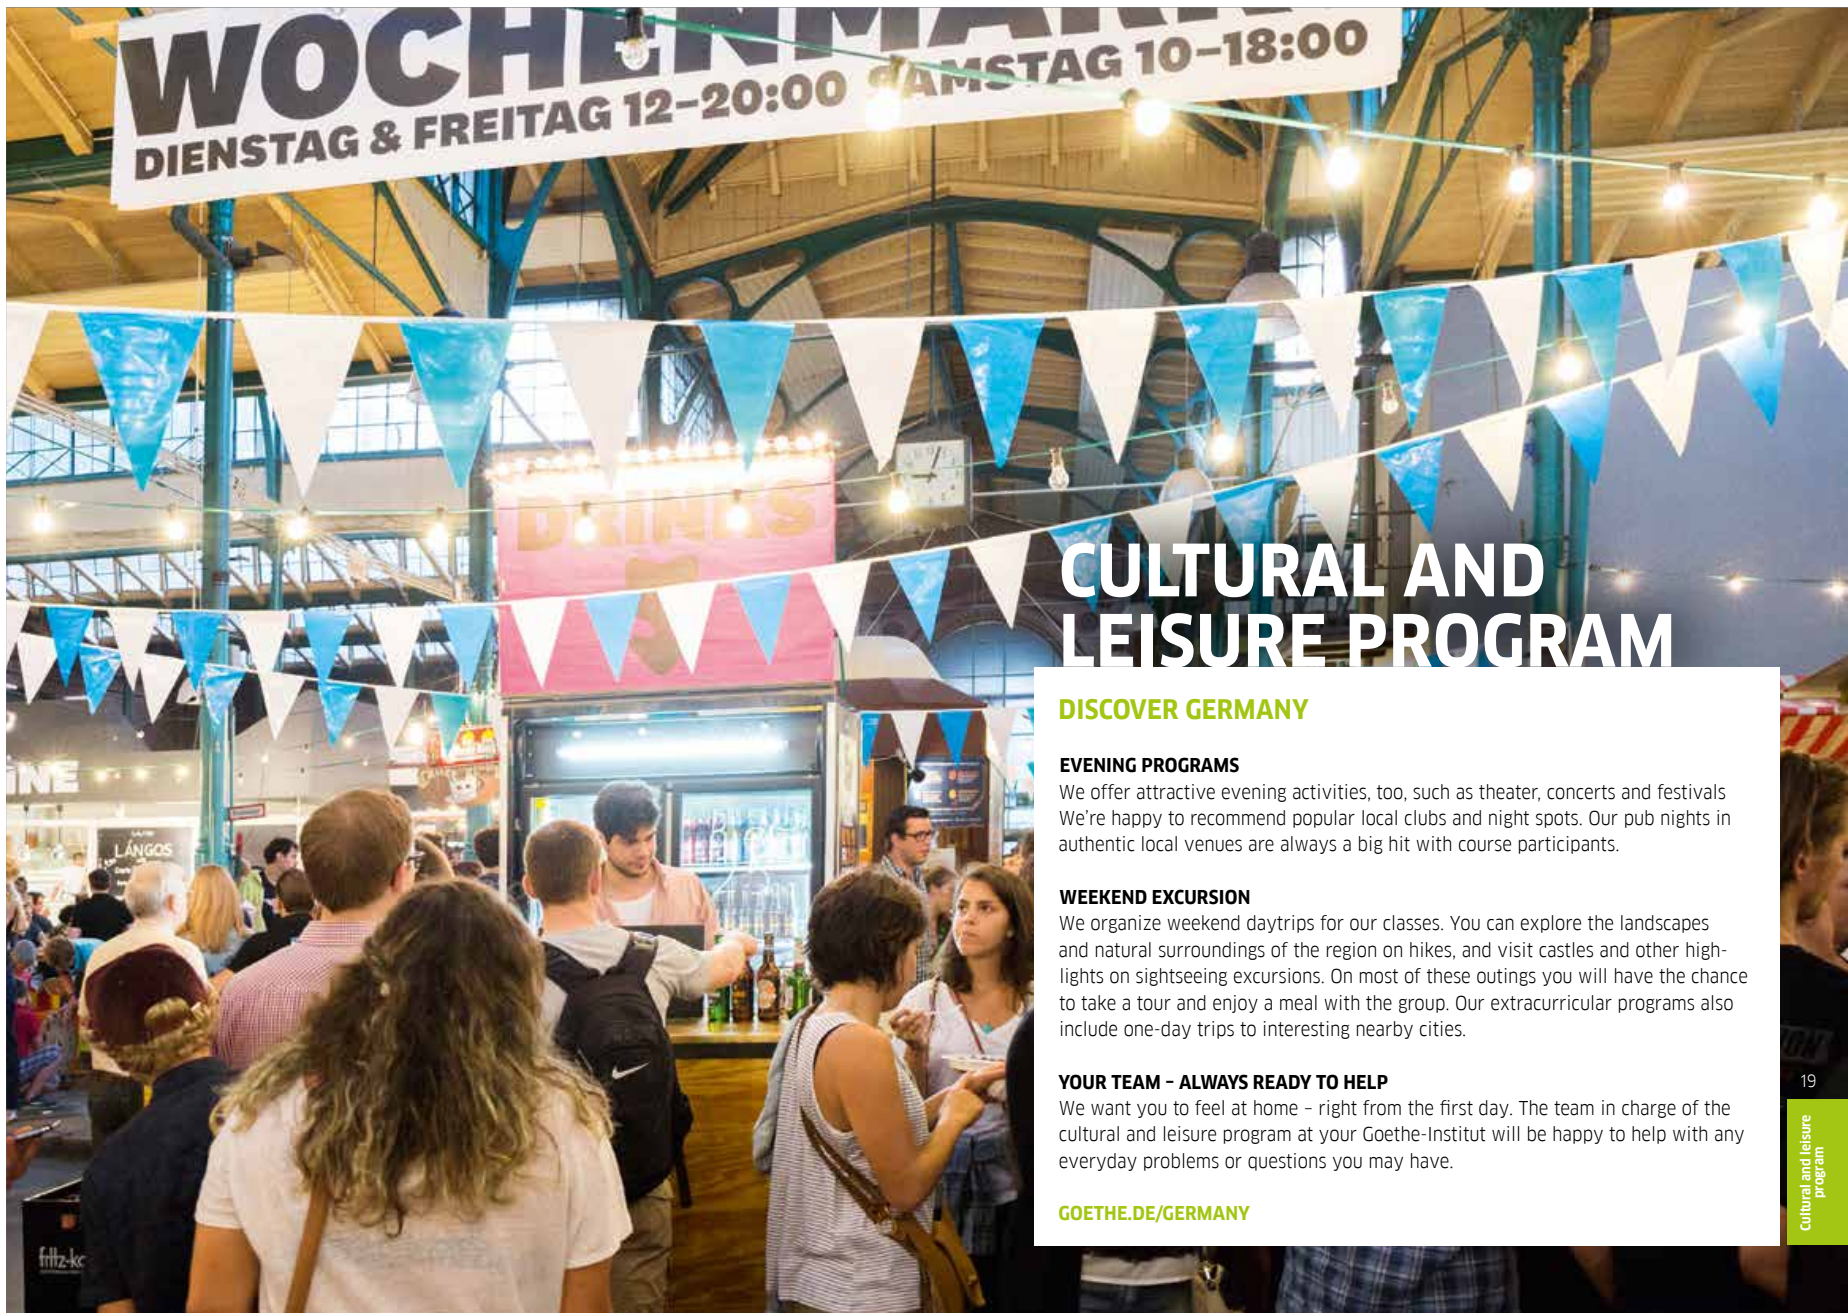

CULTURAL AND LEISURE PROGRAM

DISCOVER GERMANY

EVENING PROGRAMS

We offer attractive evening activities, too, such as theater, concerts and festivals. We're happy to recommend popular local clubs and night spots. Our pub nights in authentic local venues are always a big hit with course participants.

WEEKEND EXCURSION

We organize weekend daytrips for our classes. You can explore the landscapes and natural surroundings of the region on hikes, and visit castles and other high-lights on sightseeing excursions. On most of these outings you will have the chance to take a tour and enjoy a meal with the group. Our extracurricular programs also include one-day trips to interesting nearby cities.

YOUR TEAM - ALWAYS READY TO HELP

We want you to feel at home - right from the first day. The team in charge of the cultural and leisure program at your Goethe-Institut will be happy to help with any everyday problems or questions you may have.

[GOETHE.DE/GERMANY](https://www.goethe.de/germany)

LanguageCourse.net Book at worldwide lowest price at:
<https://www.languagecourse.net/school-goethe-institut-freiburg.php3>

+1 646 503 18 10
+31 858880253

+44 330 124 03 17
+7 4995000466

+34 93 220 38 75
+46 844 68 36 76
+81 345 895 399

+33 1-78416974
+47 219 30 570
+55 213 958 08 76

+41 225 180 700
+45 898 83 996
+86 19816218990

+49 221 162 56897
+39 02-94751194

+43 720116182
+48 223 988 072