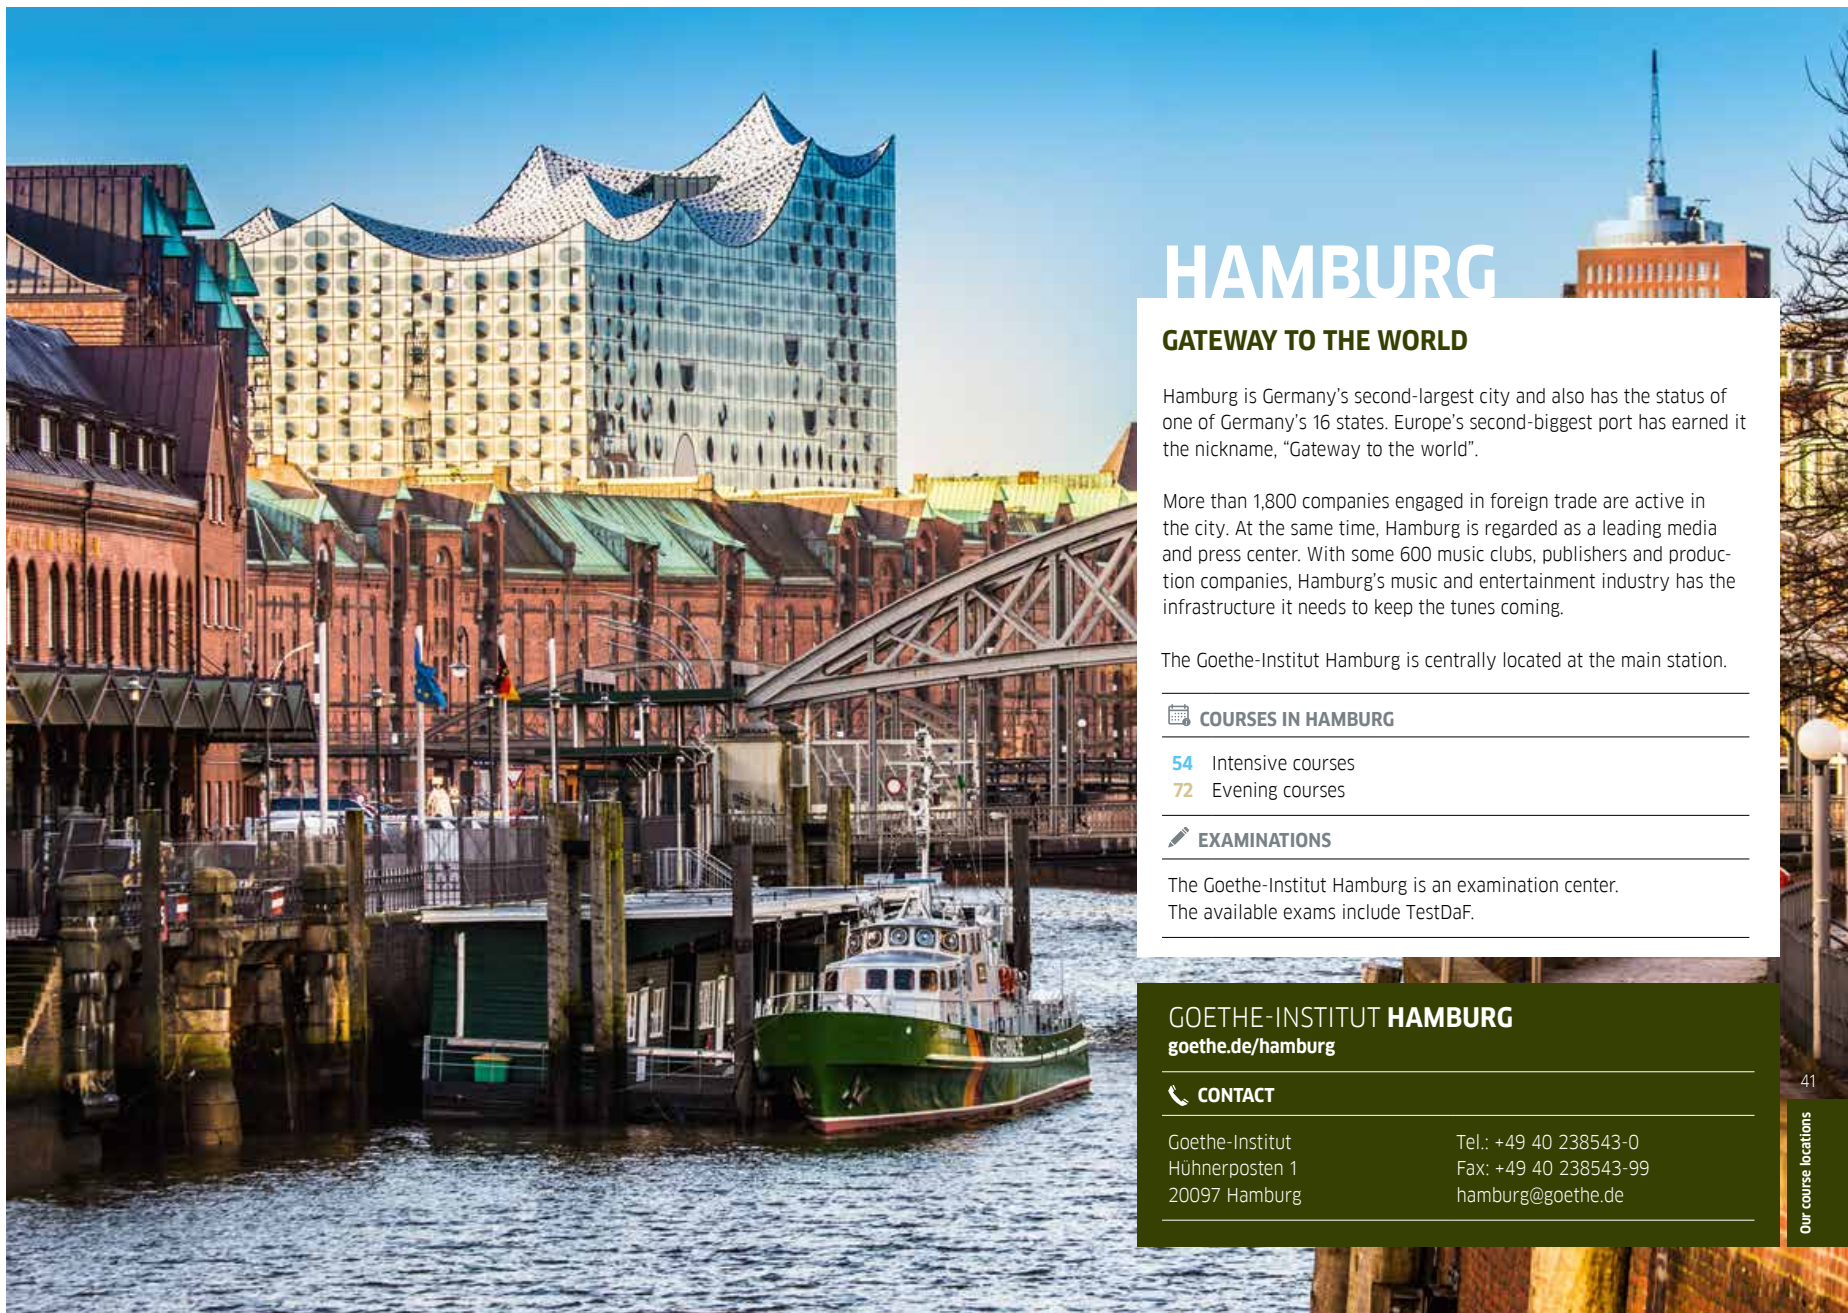

# HAMBURG

## GATEWAY TO THE WORLD

Hamburg is Germany's second-largest city and also has the status of one of Germany's 16 states. Europe's second-biggest port has earned it the nickname, "Gateway to the world".

More than 1,800 companies engaged in foreign trade are active in the city. At the same time, Hamburg is regarded as a leading media and press center. With some 600 music clubs, publishers and production companies, Hamburg's music and entertainment industry has the infrastructure it needs to keep the tunes coming.

The Goethe-Institut Hamburg is centrally located at the main station.