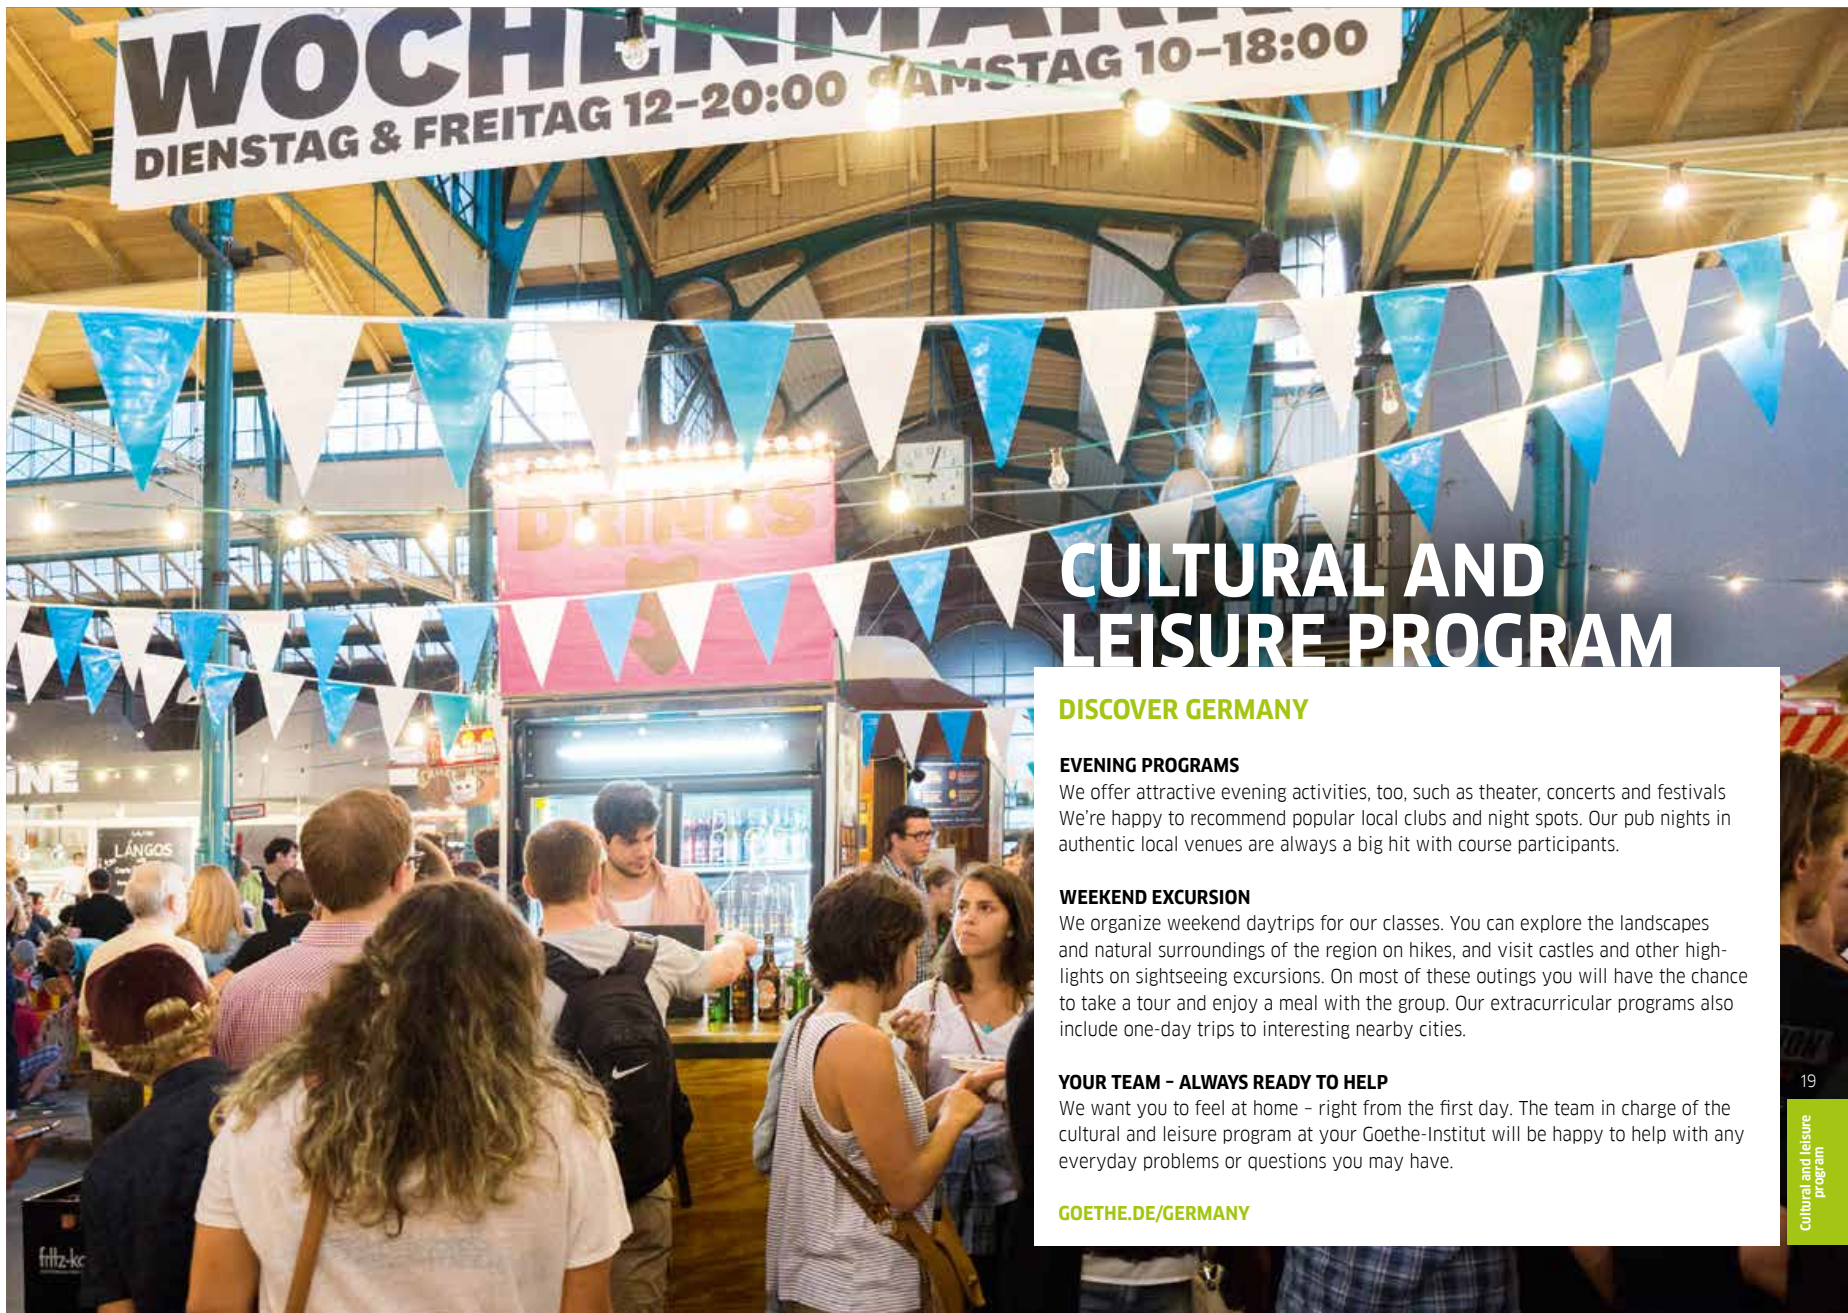

CULTURAL AND LEISURE PROGRAM

DISCOVER GERMANY

EVENING PROGRAMS

We offer attractive evening activities, too, such as theater, concerts and festivals. We're happy to recommend popular local clubs and night spots. Our pub nights in authentic local venues are always a big hit with course participants.

WEEKEND EXCURSION

We organize weekend daytrips for our classes. You can explore the landscapes and natural surroundings of the region on hikes, and visit castles and other high-lights on sightseeing excursions. On most of these outings you will have the chance to take a tour and enjoy a meal with the group. Our extracurricular programs also include one-day trips to interesting nearby cities.

YOUR TEAM - ALWAYS READY TO HELP

We want you to feel at home - right from the first day. The team in charge of the cultural and leisure program at your Goethe-Institut will be happy to help with any everyday problems or questions you may have.

GOETHE.DE/GERMANY

LanguageCourse.net Book at worldwide lowest price at:
<https://www.languagecourse.net/school-goethe-institut-hamburg.php3>

+1 646 503 18 10
+31 858880253

+44 330 124 03 17
+7 4995000466

+34 93 220 38 75
+46 844 68 36 76
+81 345 895 399

+33 1-78416974
+47 219 30 570
+55 213 958 08 76

+41 225 180 700
+45 898 83 996
+86 19816218990

+49 221 162 56897
+39 02-94751194

+43 720116182
+48 223 988 072