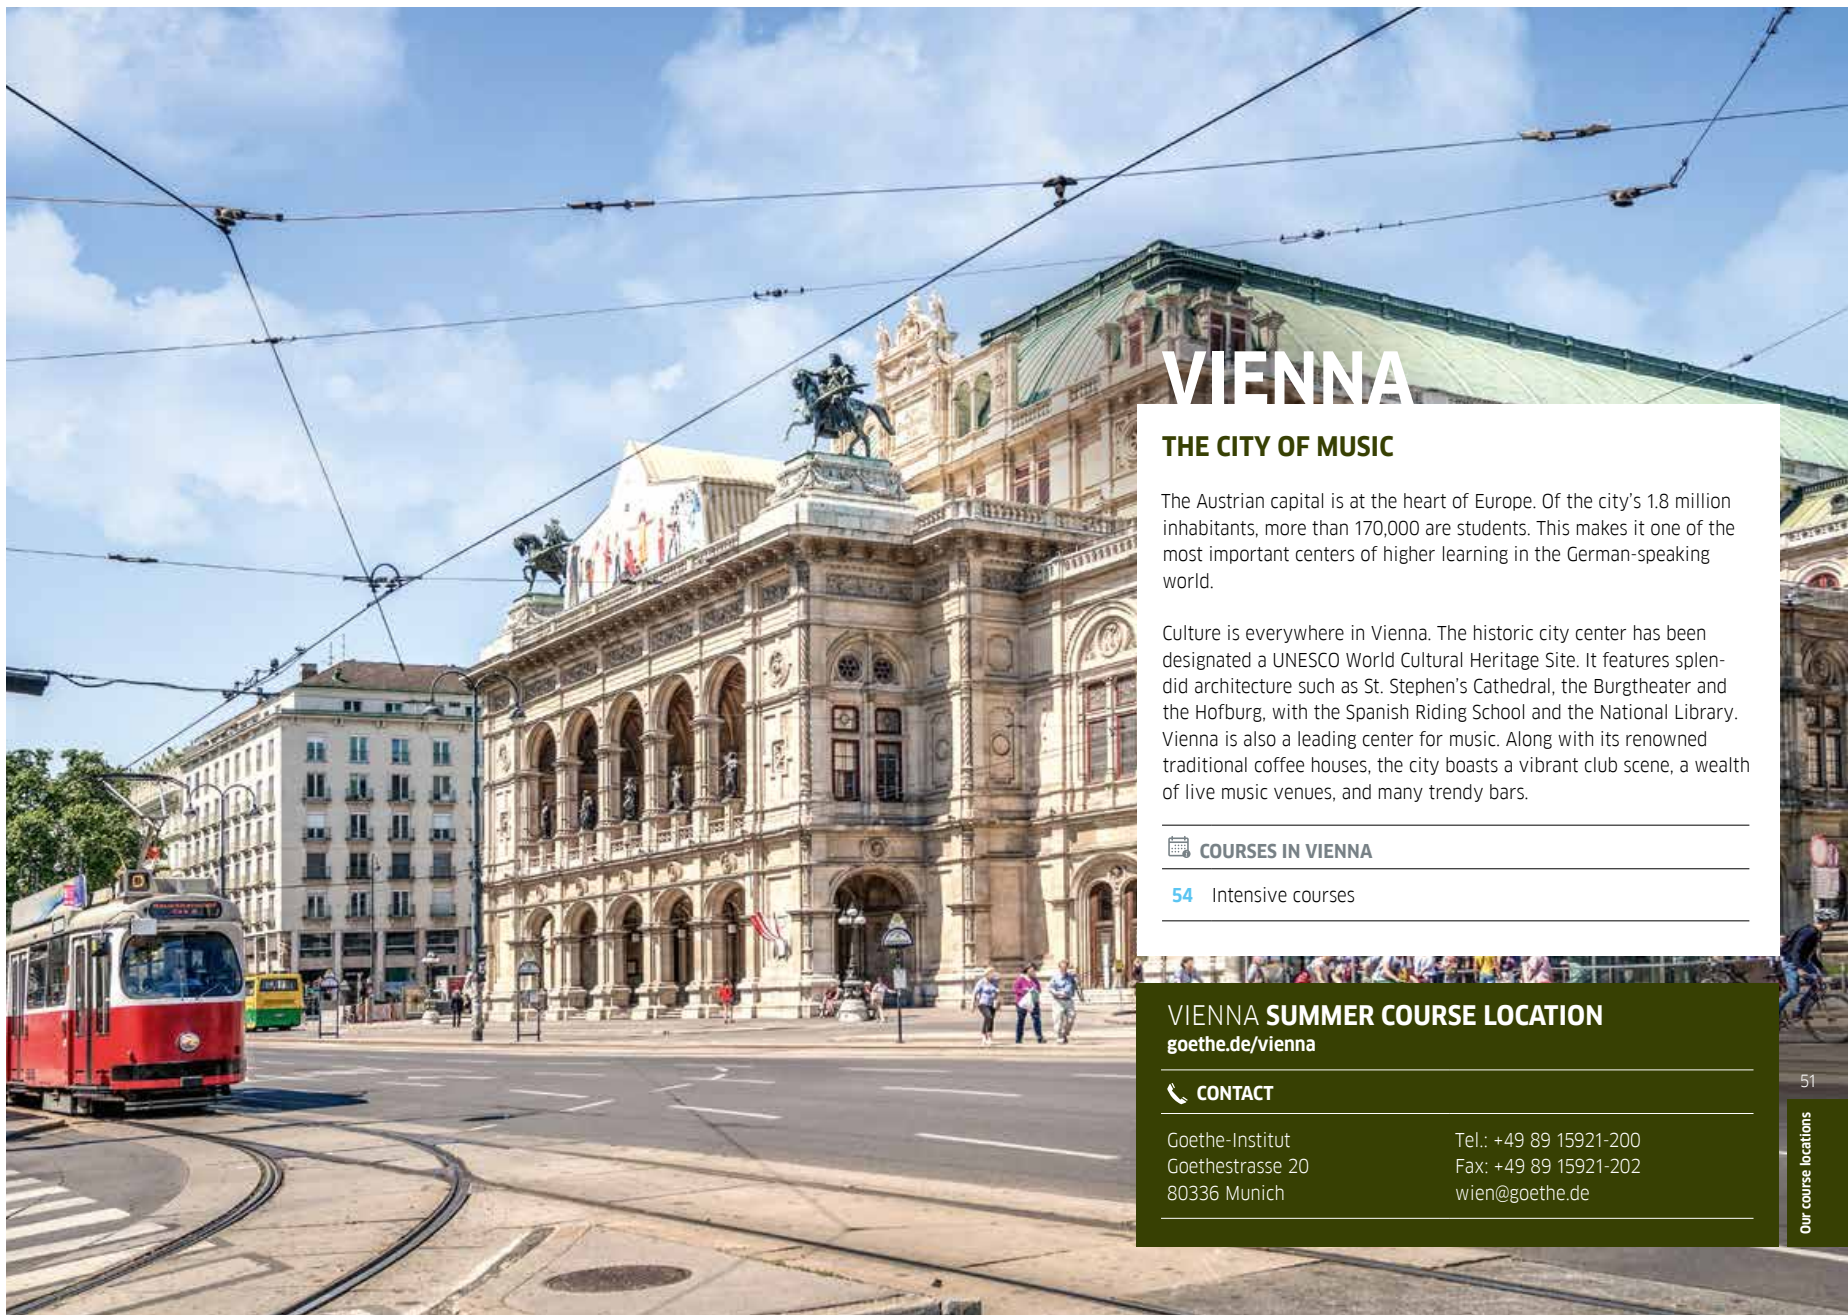

VIENNA

THE CITY OF MUSIC

The Austrian capital is at the heart of Europe. Of the city's 1.8 million inhabitants, more than 170,000 are students. This makes it one of the most important centers of higher learning in the German-speaking world.

Culture is everywhere in Vienna. The historic city center has been designated a UNESCO World Cultural Heritage Site. It features splendid architecture such as St. Stephen's Cathedral, the Burgtheater and the Hofburg, with the Spanish Riding School and the National Library. Vienna is also a leading center for music. Along with its renowned traditional coffee houses, the city boasts a vibrant club scene, a wealth of live music venues, and many trendy bars.

COURSES IN VIENNA

54 Intensive courses

VIENNA SUMMER COURSE LOCATION goethe.de/vienna

CONTACT

Goethe-Institut
Goethestrasse 20
80336 Munich

Tel.: +49 89 15921-200
Fax: +49 89 15921-202
wien@goethe.de

Book at worldwide lowest price at:
<https://www.languagecourse.net/school-goethe-institut-hamburg.php3>

+1 646 503 18 10
 +31 858880253

+44 330 124 03 17
 +7 4995000466

+34 93 220 38 75
 +46 844 68 36 76
 +81 345 895 399

+33 1-78416974
 +47 219 30 570
 +55 213 958 08 76

+41 225 180 700
 +45 898 83 996
 +86 19816218990

+49 221 162 56897
 +39 02-94751194

+43 720116182
 +48 223 988 072