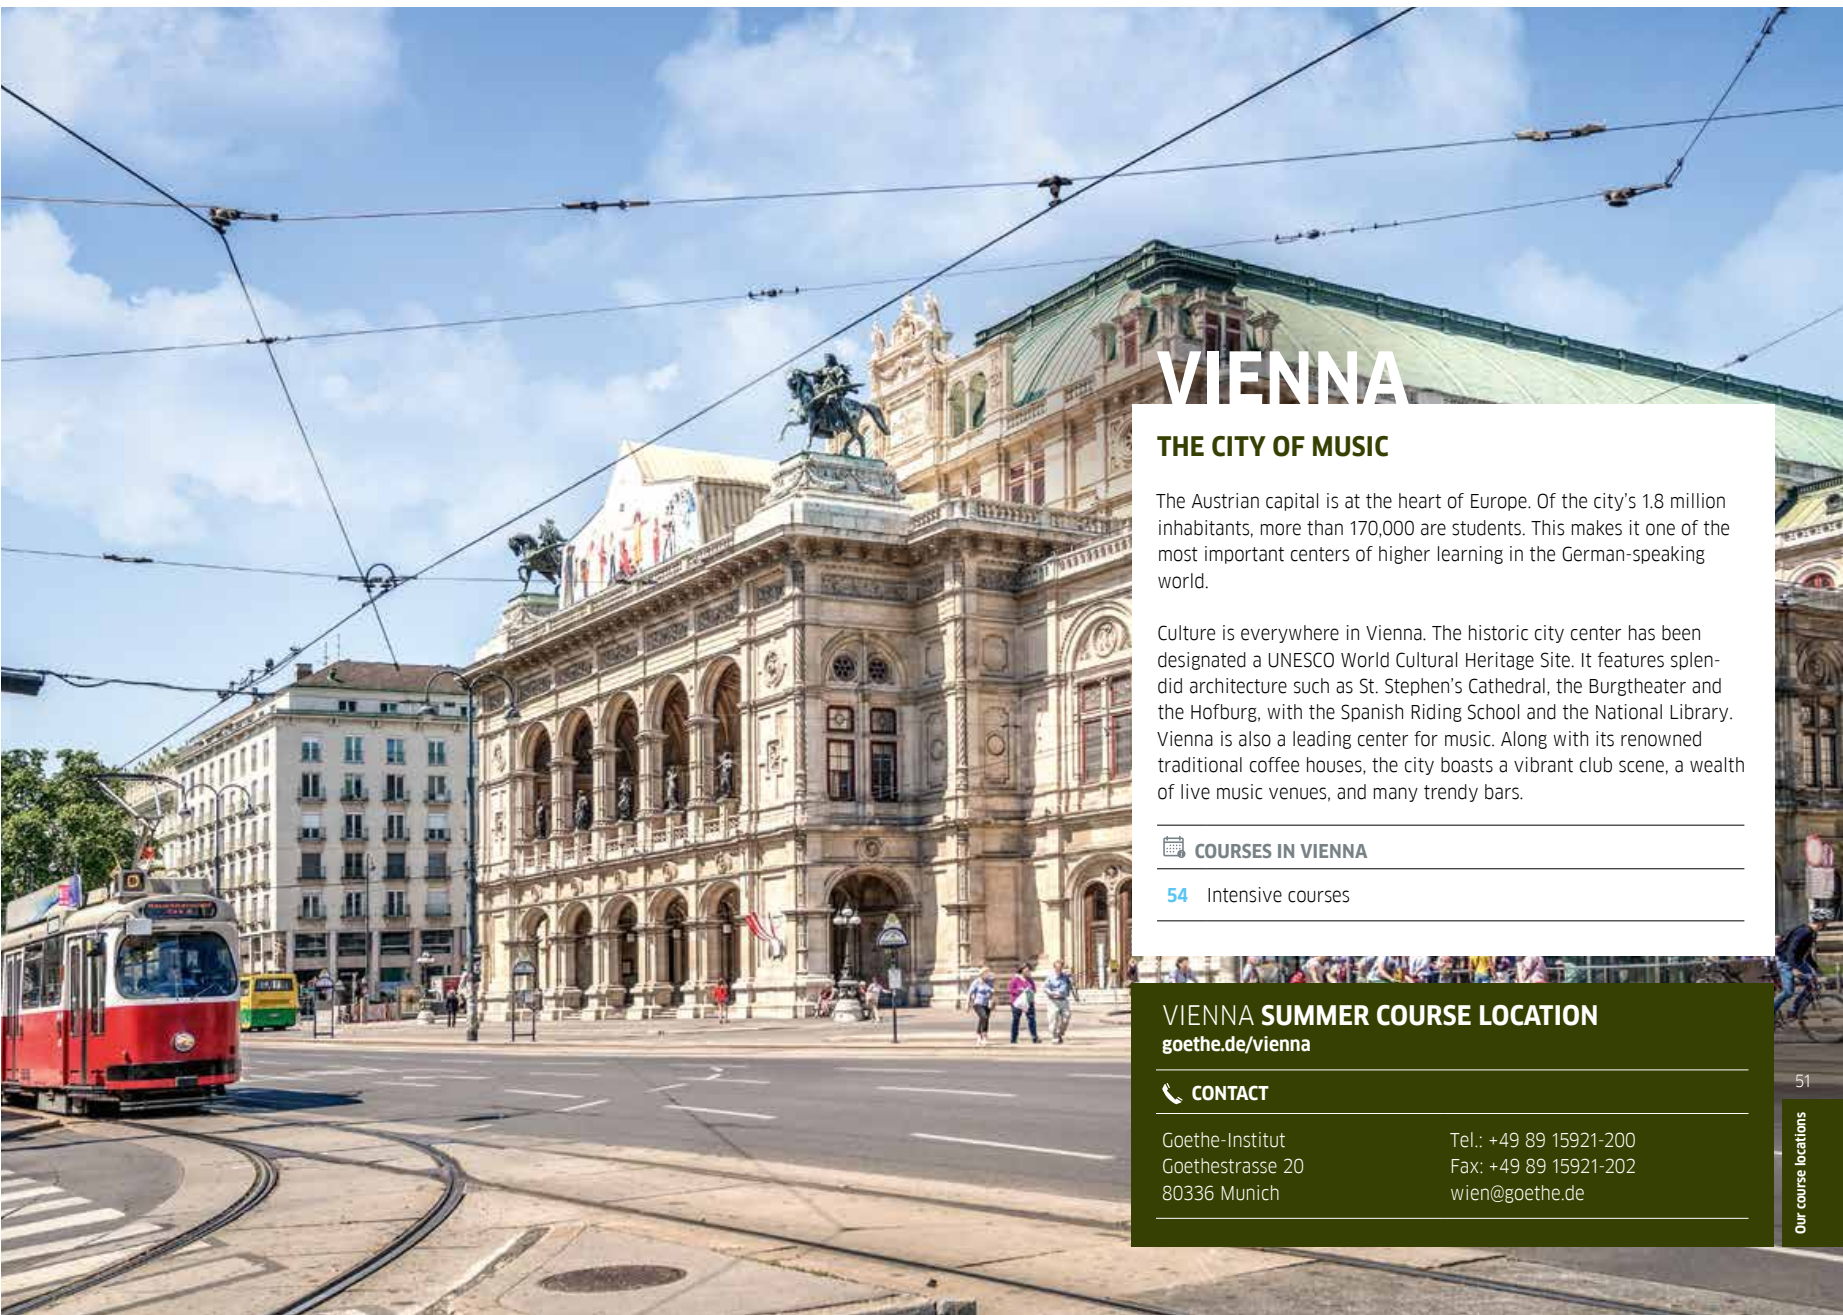

VIENNA

THE CITY OF MUSIC

The Austrian capital is at the heart of Europe. Of the city's 1.8 million inhabitants, more than 170,000 are students. This makes it one of the most important centers of higher learning in the German-speaking world.

Culture is everywhere in Vienna. The historic city center has been designated a UNESCO World Cultural Heritage Site. It features splendid architecture such as St. Stephen's Cathedral, the Burgtheater and the Hofburg, with the Spanish Riding School and the National Library. Vienna is also a leading center for music. Along with its renowned traditional coffee houses, the city boasts a vibrant club scene, a wealth of live music venues, and many trendy bars.

COURSES IN VIENNA

54 Intensive courses

VIENNA SUMMER COURSE LOCATION
goethe.de/vienna

CONTACT

Goethe-Institut
Goethestrasse 20
80336 Munich

Tel.: +49 89 15921-200
Fax: +49 89 15921-202
wien@goethe.de

51
Our course locations

Book at worldwide lowest price at:
<https://www.languagecourse.net/school-goethe-institut-munich.php3>

- 🇺🇸 +1 646 503 18 10
- 🇬🇧 +44 330 124 03 17
- 🇪🇸 +34 93 220 38 75
- 🇫🇷 +33 1-78416974
- 🇨🇭 +41 225 180 700
- 🇩🇪 +49 221 162 56897
- 🇩🇪 +43 720116182
- 🇺🇸 +31 858880253
- 🇧🇷 +7 4995000466
- 🇸🇪 +46 844 68 36 76
- 🇩🇰 +47 219 30 570
- 🇩🇪 +45 898 83 996
- 🇩🇪 +39 02-94751194
- 🇨🇦 +48 223 988 072
- 🇨🇦 +81 345 895 399
- 🇩🇪 +55 213 958 08 76
- 🇨🇦 +86 19816218990