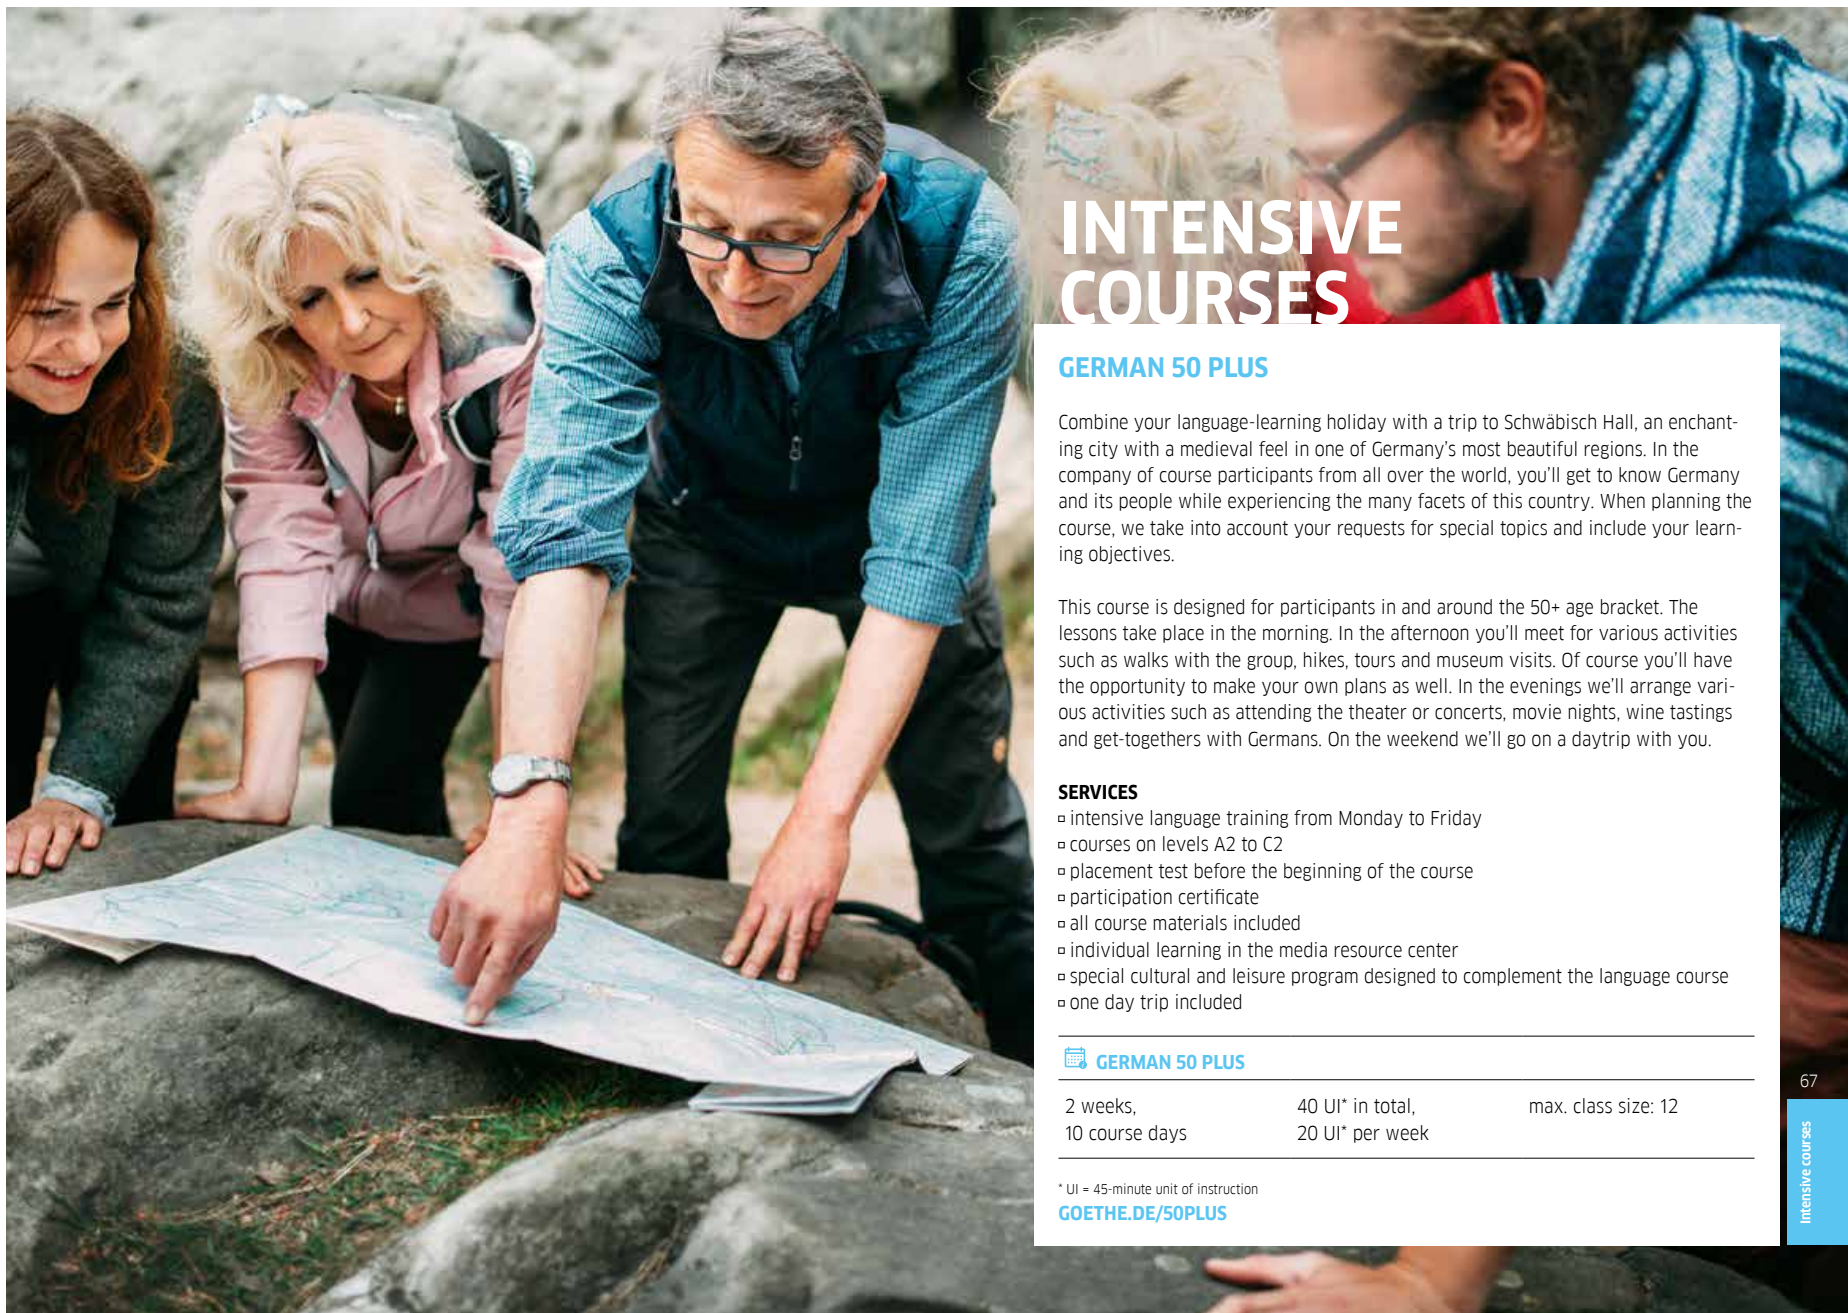

INTENSIVE COURSES

GERMAN 50 PLUS

Combine your language-learning holiday with a trip to Schwäbisch Hall, an enchanting city with a medieval feel in one of Germany's most beautiful regions. In the company of course participants from all over the world, you'll get to know Germany and its people while experiencing the many facets of this country. When planning the course, we take into account your requests for special topics and include your learning objectives.

This course is designed for participants in and around the 50+ age bracket. The lessons take place in the morning. In the afternoon you'll meet for various activities such as walks with the group, hikes, tours and museum visits. Of course you'll have the opportunity to make your own plans as well. In the evenings we'll arrange various activities such as attending the theater or concerts, movie nights, wine tastings and get-togethers with Germans. On the weekend we'll go on a daytrip with you.

SERVICES

- intensive language training from Monday to Friday
- courses on levels A2 to C2
- placement test before the beginning of the course
- participation certificate
- all course materials included
- individual learning in the media resource center
- special cultural and leisure program designed to complement the language course
- one day trip included

GERMAN 50 PLUS

2 weeks, 10 course days	40 UI* in total, 20 UI* per week	max. class size: 12

* UI = 45-minute unit of instruction

[GOETHE.DE/50PLUS](https://www.goethe.de/50PLUS)

Book at worldwide lowest price at:

<https://www.languagecourse.net/school-goethe-institut-munich.php3>

+1 646 503 18 10
 +31 858880253

+44 330 124 03 17
 +7 4995000466

+34 93 220 38 75
 +46 844 68 36 76
 +81 345 895 399

+33 1-78416974
 +47 219 30 570
 +55 213 958 08 76

+41 225 180 700
 +45 898 83 996
 +86 19816218990

+49 221 162 56897
 +39 02-94751194

+43 720116182
 +48 223 988 072