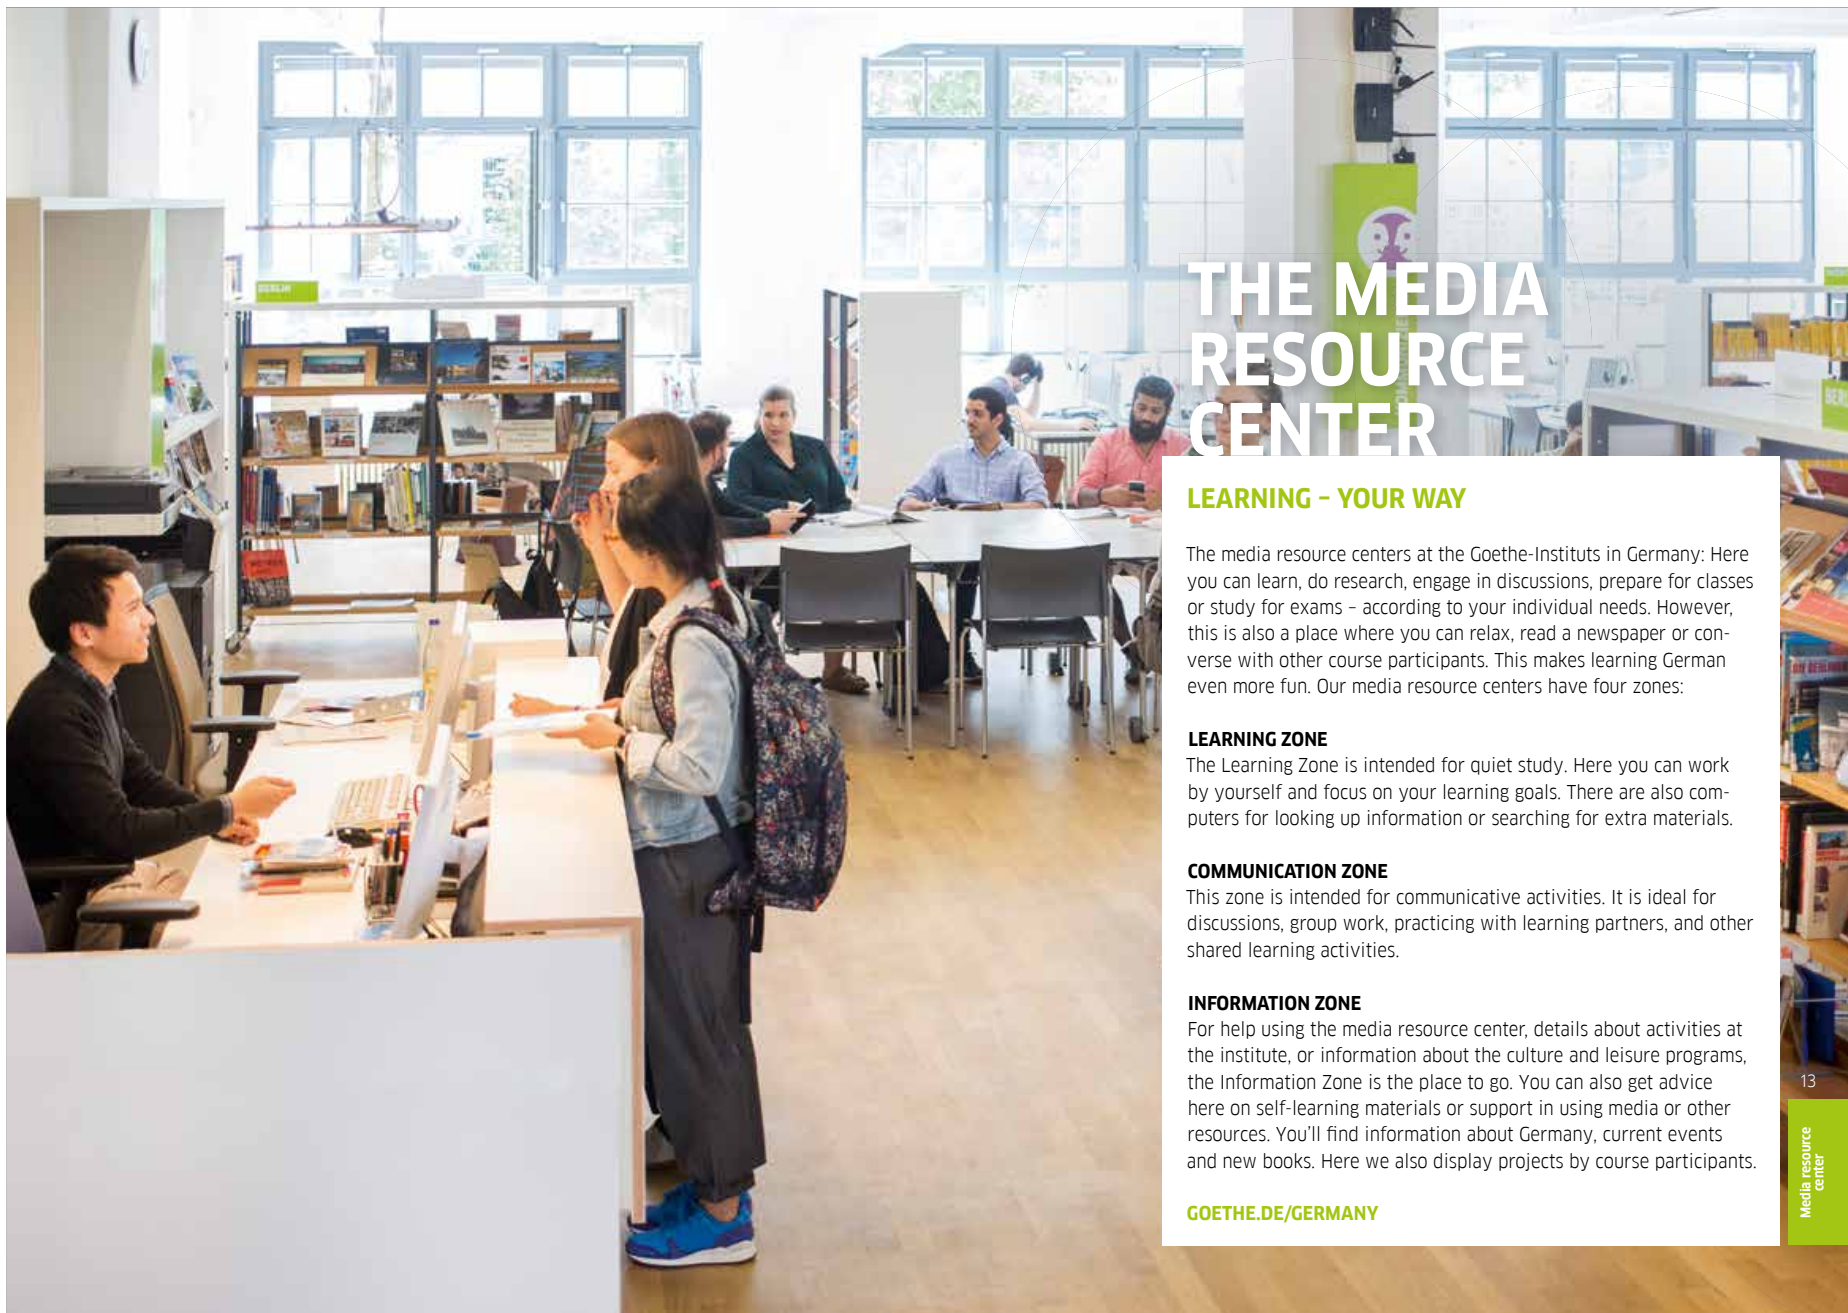

THE MEDIA RESOURCE CENTER

LEARNING - YOUR WAY

The media resource centers at the Goethe-Instituts in Germany: Here you can learn, do research, engage in discussions, prepare for classes or study for exams - according to your individual needs. However, this is also a place where you can relax, read a newspaper or converse with other course participants. This makes learning German even more fun. Our media resource centers have four zones: