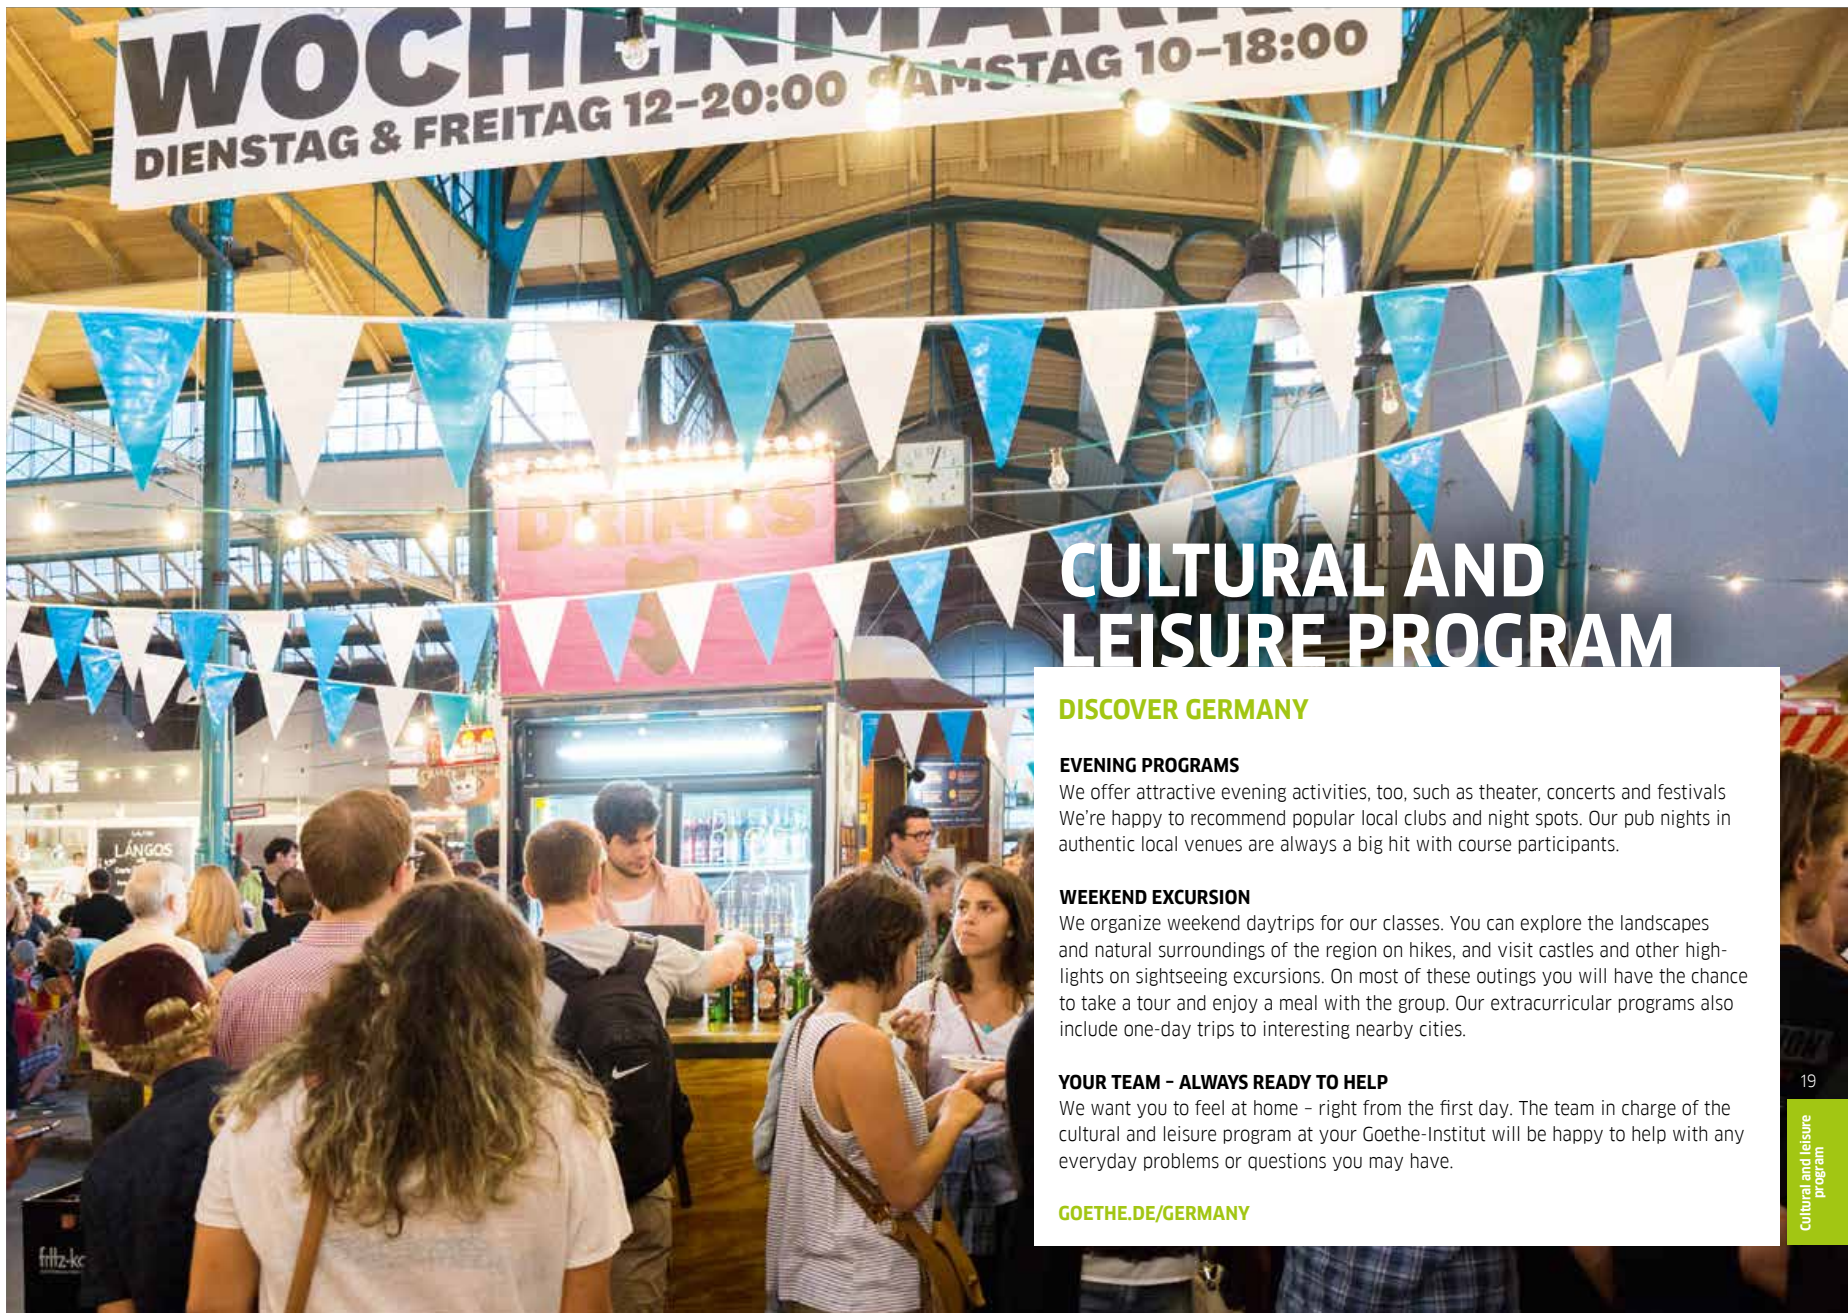

CULTURAL AND LEISURE PROGRAM

DISCOVER GERMANY

EVENING PROGRAMS

We offer attractive evening activities, too, such as theater, concerts and festivals. We're happy to recommend popular local clubs and night spots. Our pub nights in authentic local venues are always a big hit with course participants.

WEEKEND EXCURSION

We organize weekend daytrips for our classes. You can explore the landscapes and natural surroundings of the region on hikes, and visit castles and other high-lights on sightseeing excursions. On most of these outings you will have the chance to take a tour and enjoy a meal with the group. Our extracurricular programs also include one-day trips to interesting nearby cities.

YOUR TEAM - ALWAYS READY TO HELP

We want you to feel at home - right from the first day. The team in charge of the cultural and leisure program at your Goethe-Institut will be happy to help with any everyday problems or questions you may have.

[GOETHE.DE/GERMANY](https://www.goethe.de/germany)

LanguageCourse.net Book at worldwide lowest price at: <https://www.languagecourse.net/school-goethe-institut-munich.php3>

+1 646 503 18 10
 +31 858880253

+44 330 124 03 17
 +7 4995000466

+34 93 220 38 75
 +46 844 68 36 76
 +81 345 895 399

+33 1-78416974
 +47 219 30 570
 +55 213 958 08 76

+41 225 180 700
 +45 898 83 996
 +86 19816218990

+49 221 162 56897
 +39 02-94751194

+43 720116182
 +48 223 988 072