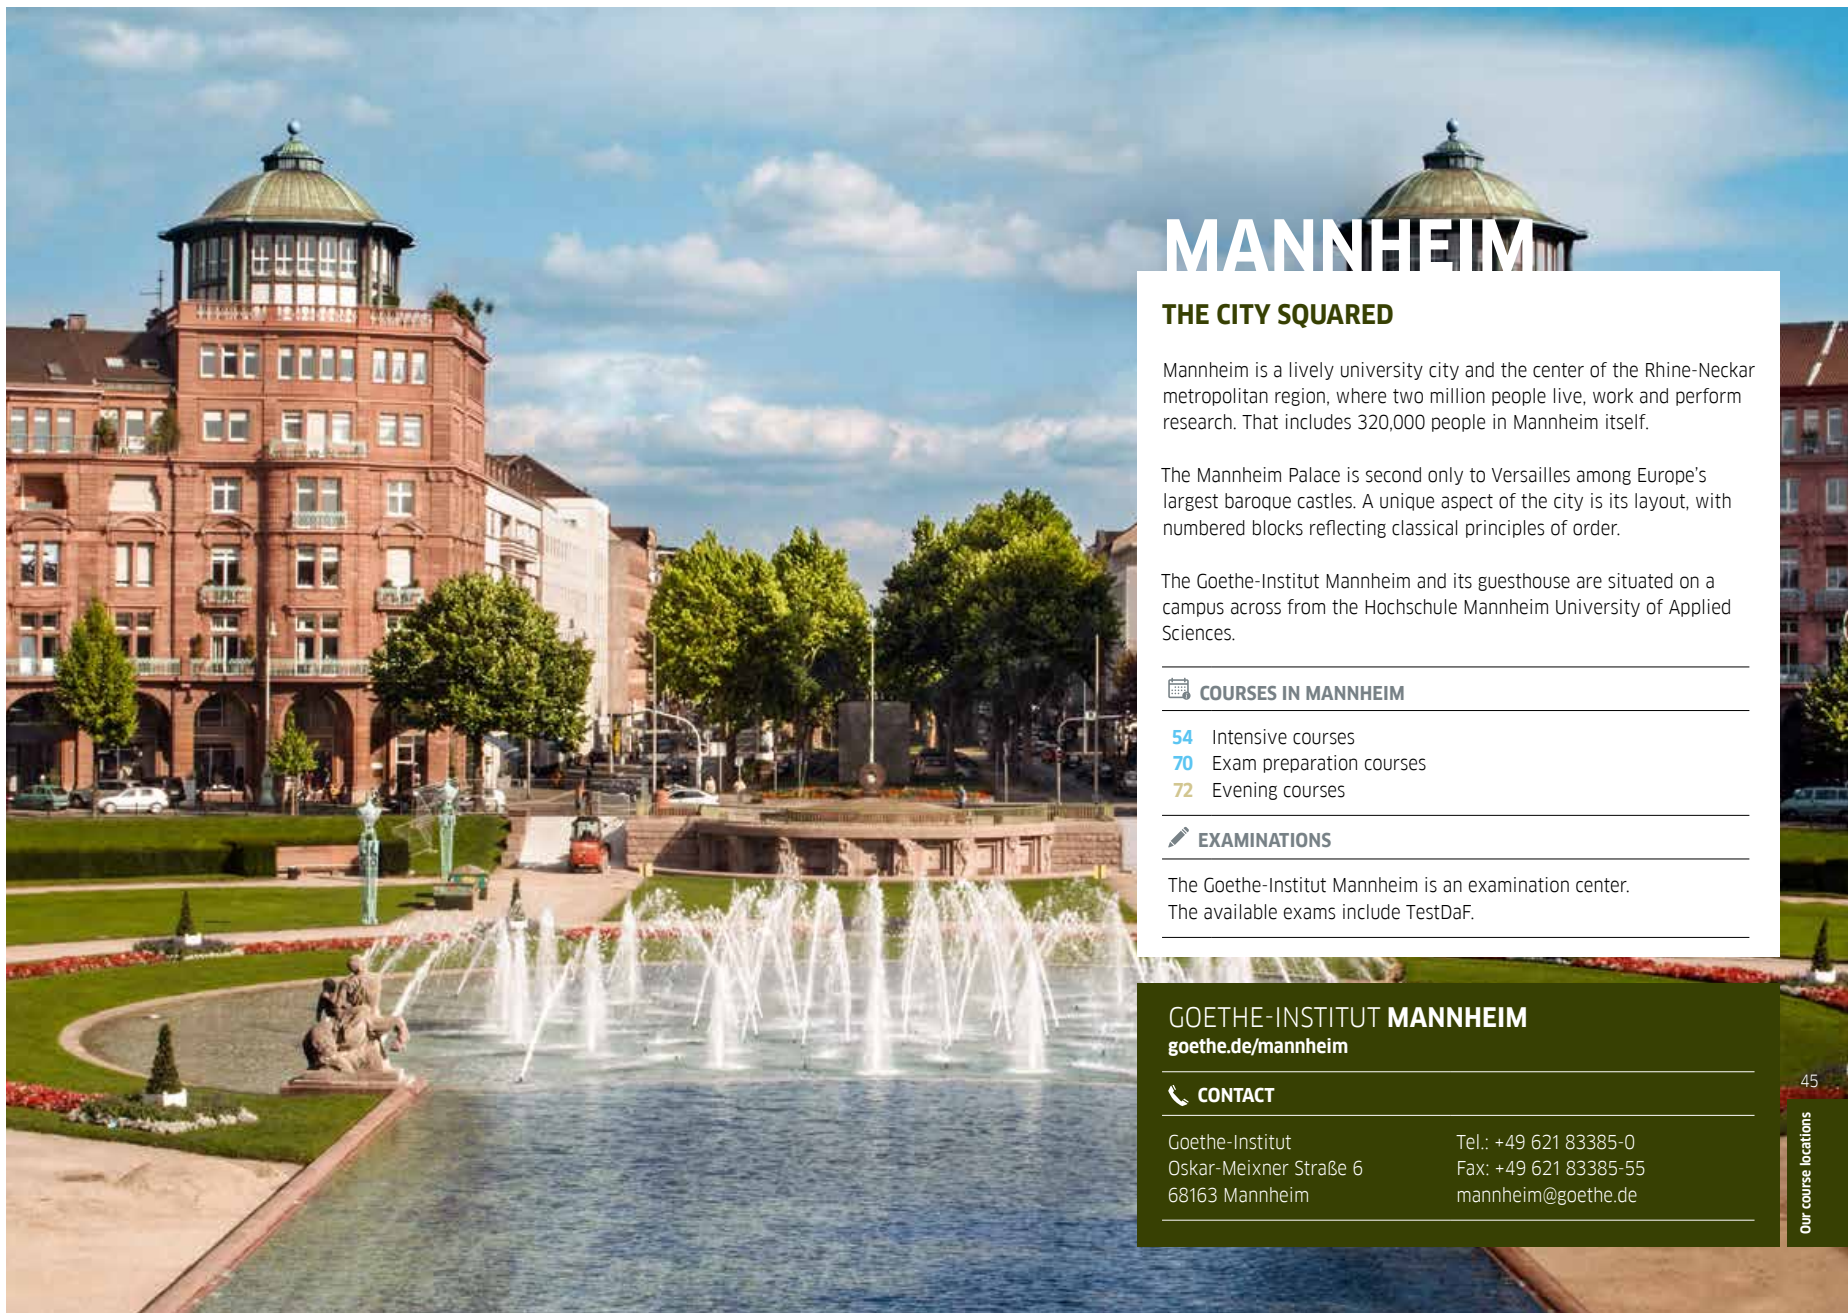

MANNHEIM

THE CITY SQUARED

Mannheim is a lively university city and the center of the Rhine-Neckar metropolitan region, where two million people live, work and perform research. That includes 320,000 people in Mannheim itself.

The Mannheim Palace is second only to Versailles among Europe's largest baroque castles. A unique aspect of the city is its layout, with numbered blocks reflecting classical principles of order.

The Goethe-Institut Mannheim and its guesthouse are situated on a campus across from the Hochschule Mannheim University of Applied Sciences.

COURSES IN MANNHEIM

- **54** Intensive courses
- **70** Exam preparation courses
- **72** Evening courses

EXAMINATIONS

The Goethe-Institut Mannheim is an examination center. The available exams include TestDaF.

GOETHE-INSTITUT MANNHEIM
goethe.de/mannheim

CONTACT

Goethe-Institut
Oskar-Meixner Straße 6
68163 Mannheim

Tel.: +49 621 83385-0
Fax: +49 621 83385-55
mannheim@goethe.de

45
Our course locations

Book at worldwide lowest price at:
<https://www.languagecourse.net/school-goethe-institut-munich.php3>

+1 646 503 18 10
 +31 858880253

+44 330 124 03 17
 +7 4995000466

+34 93 220 38 75
 +46 844 68 36 76

+81 345 895 399

+33 1-78416974
 +47 219 30 570

+55 213 958 08 76

+41 225 180 700
 +45 898 83 996

+86 19816218990

+49 221 162 56897
 +39 02-94751194

+43 720116182
 +48 223 988 072