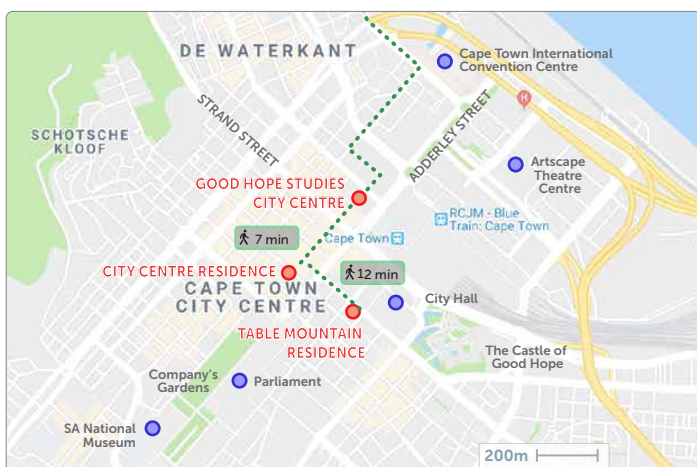

Table Mountain Residence

Address
60 Corporation Street Cape Town CBD
Cape Town, 8001
South Africa

Walking distance to school (City Centre)
12 minutes

Rooms
Twin and single rooms, ensuite bathroom.

Meals
Self-catering

Wifi
Included.

Location
The residence is located close to The Company's Garden, Parliament and Adderley Street. The school is only a short walk away.
Being right in the centre of the city it is only a short walk to Green Market Square the Castle of Good Hope and many more tourist highlights.
Supermarkets, restaurants, banks, bus and train station are all available within a short walking distance.