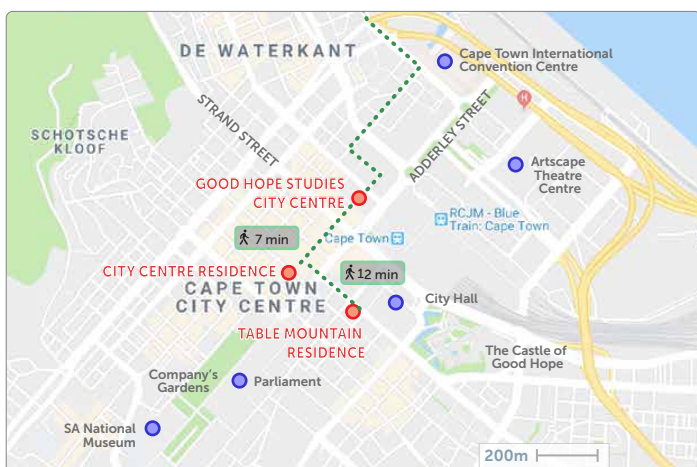

# Table Mountain Residence

**Address**  
60 Corporation Street Cape Town CBD  
Cape Town, 8001  
South Africa

**Walking distance to school (City Centre)**  
12 minutes

**Rooms**  
Twin and single rooms, ensuite bathroom.

**Electricity**  
Electricity costs are included.

**Wifi**  
Included.

**Location**  
The residence is located close to The Company's Garden, Parliament and Adderley Street. The school is only a short walk away.  
Being right in the centre of the city it is only a short walk to Green Market Square the Castle of Good Hope and many more tourist highlights.  
Supermarkets, restaurants, banks, bus and train station are all available within a short walking distance.