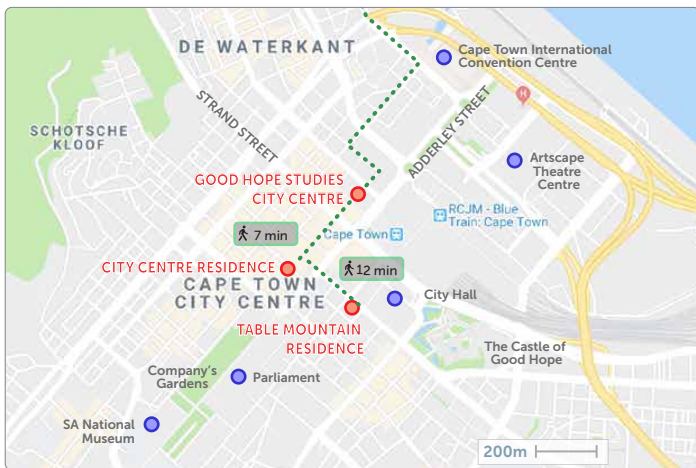

Table Mountain Residence

Address
60 Corporation Street Cape Town CBD
Cape Town, 8001
South Africa

Walking distance to school (City Centre)
12 minutes

Rooms
Twin and single rooms, ensuite bathroom.

Meals
Self-catering

Wifi
Included.

Location
The residence is located close to The Company's Garden, Parliament and Adderley Street. The school is only a short walk away.
Being right in the centre of the city it is only a short walk to Green Market Square the Castle of Good Hope and many more tourist highlights.
Supermarkets, restaurants, banks, bus and train station are all available within a short walking distance.