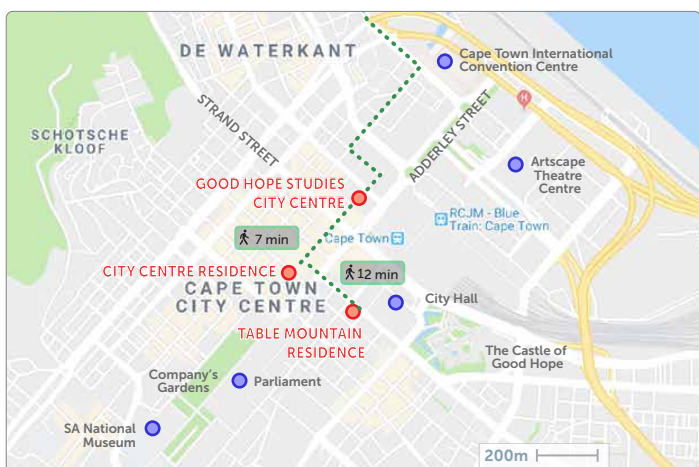

Table Mountain Residence

Address
60 Corporation Street Cape Town CBD
Cape Town, 8001
South Africa

Walking distance to school (City Centre)
12 minutes

Rooms
Twin and single rooms, ensuite bathroom.

Meals
Self-catering

Wifi
Included.

Location
The residence is located close to The Company's Garden, Parliament and Adderley Street. The school is only a short walk away.
Being right in the centre of the city it is only a short walk to Green Market Square the Castle of Good Hope and many more tourist highlights.
Supermarkets, restaurants, banks, bus and train station are all available within a short walking distance.