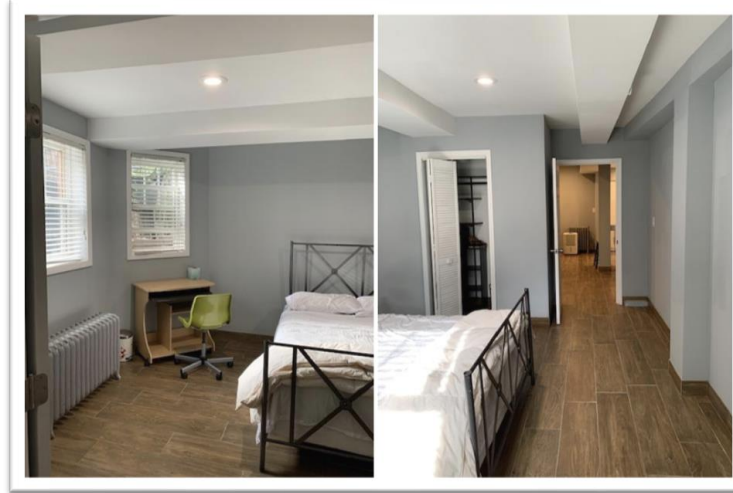

| Homestay

We have a third-party homestay company

Begin by submitting a Homestay Application so that homestay coordinator can match with a host family.

Book at worldwide lowest price at:

<https://www.languagecourse.net/school-gt-educational-center-chicago.php3>

+1 646 503 18 10
 +31 858880253

+44 330 124 03 17
 +7 4995000466

+34 93 220 38 75
 +46 844 68 36 76
 +81 345 895 399

+33 1-78416974
 +47 219 30 570
 +55 213 958 08 76

+41 225 180 700
 +45 898 83 996
 +86 19816218990

+49 221 162 56897
 +39 02-94751194

+43 720116182
 +48 223 988 072