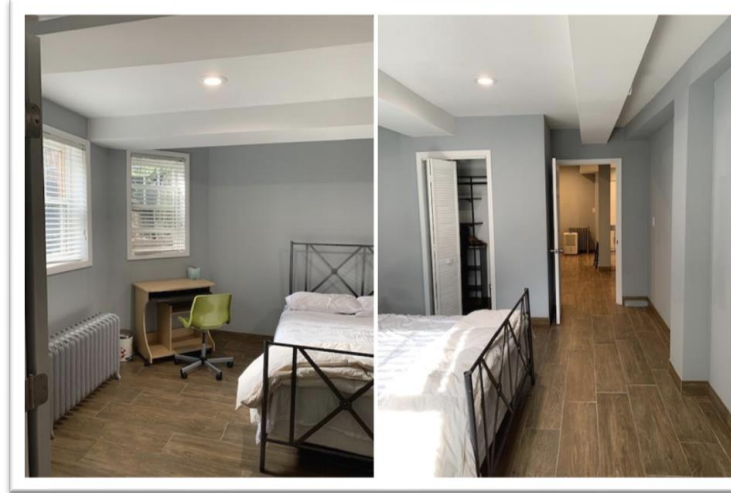

| Homestay

We have a third-party homestay company

Begin by submitting a Homestay Application so that homestay coordinator can match with a host family.

Book at worldwide lowest price at:

<https://www.languagecourse.net/school-gt-educational-center-chicago.php3>

+1 646 503 18 10
 +31 858880253

+44 330 124 03 17
 +7 4995000466

+34 93 220 38 75
 +46 844 68 36 76
 +81 345 895 399

+33 1-78416974
 +47 219 30 570
 +55 213 958 08 76

+41 225 180 700
 +45 898 83 996
 +86 19816218990

+49 221 162 56897
 +39 02-94751194

+43 720116182
 +48 223 988 072