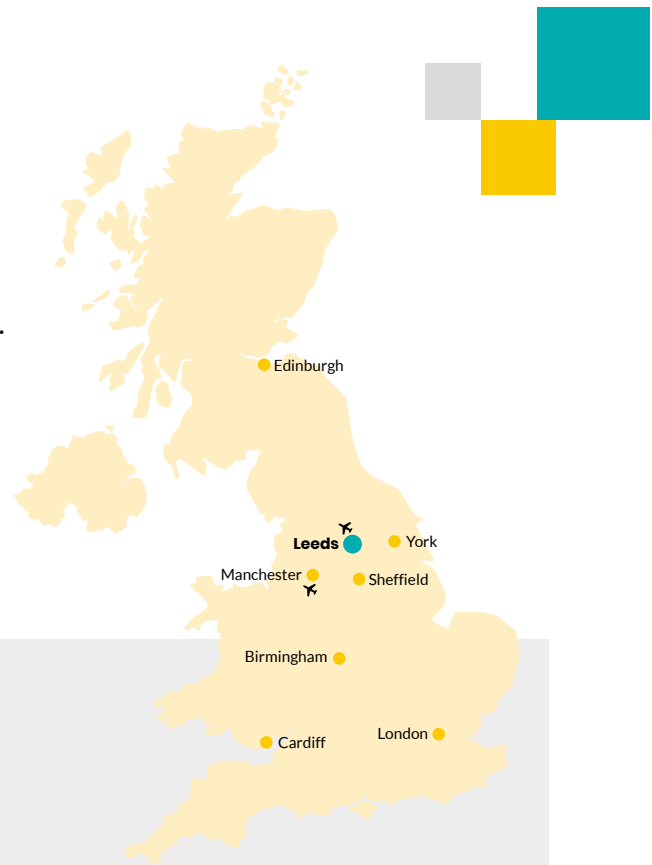

Leeds is a lively, multicultural city, surrounded by beautiful, accessible countryside. It's just two hours by train from London and three hours from Edinburgh.

The city centre has over 1,000 shops, over 300 bars and restaurants, 16 galleries and museums and four major theatres.

- A historical city with many museums, old buildings and cultural sites
- A lively city with modern shopping centres, bars and restaurants
- Named 5th in 'Best in Europe' list by Lonely Planet in 2017
- Close to the beautiful Yorkshire Dales National Park
- Just an hour away from Manchester and two and a half hours away from London by train
- A multicultural city, with people from all over the world
- Leeds has 5 universities: the University of Leeds, Leeds Beckett University, Leeds Trinity University, the University of Law and Leeds Arts University
- Home to many festivals, including the Leeds Music Festival
- 30% cheaper living costs than London
- A friendly and safe city, great for families

Central location

Located in the student area of Leeds, the school is only a 7-10 minute walk from Leeds city centre and the main train station.

Accommodation

Accommodation for students is either a short walk away or a bus journey away.