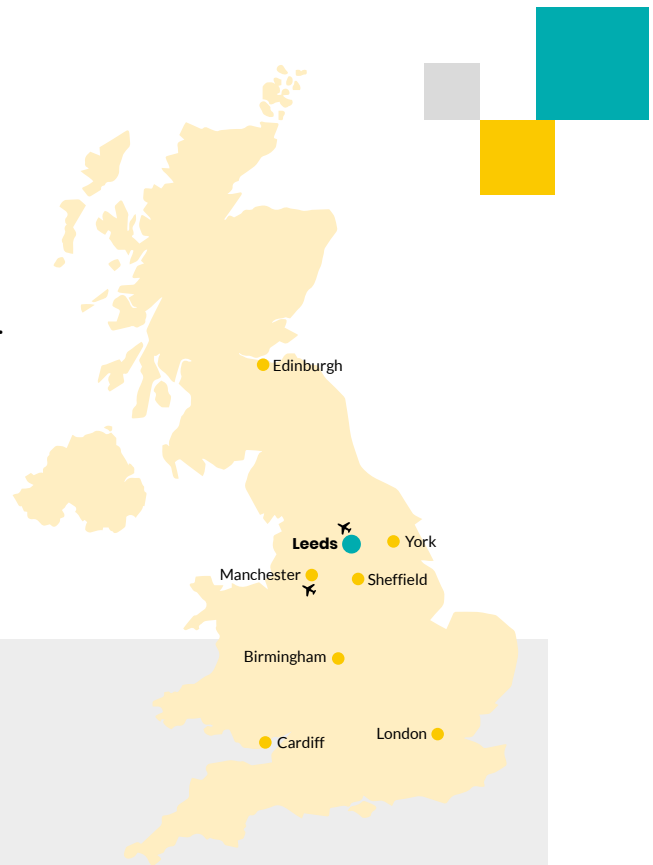

# Based in the vibrant UK city of Leeds

**Leeds is a lively, multicultural city, surrounded by beautiful, accessible countryside. It's just two hours by train from London and three hours from Edinburgh.**

The city centre has over 1,000 shops, over 300 bars and restaurants, 16 galleries and museums and four major theatres.

- A historical city with many museums, old buildings and cultural sites
- A lively city with modern shopping centres, bars and restaurants
- Named 5th in 'Best in Europe' list by Lonely Planet in 2017
- Close to the beautiful Yorkshire Dales National Park
- Just an hour away from Manchester and two and a half hours away from London by train
- A multicultural city, with people from all over the world
- Leeds has 5 universities: the University of Leeds, Leeds Beckett University, Leeds Trinity University, the University of Law and Leeds Arts University
- Home to many festivals, including the Leeds Music Festival
- 30% cheaper living costs than London
- A friendly and safe city, great for families

## Central location

Located in the student area of Leeds, the school is only a 7-10 minute walk from Leeds city centre and the main train station.