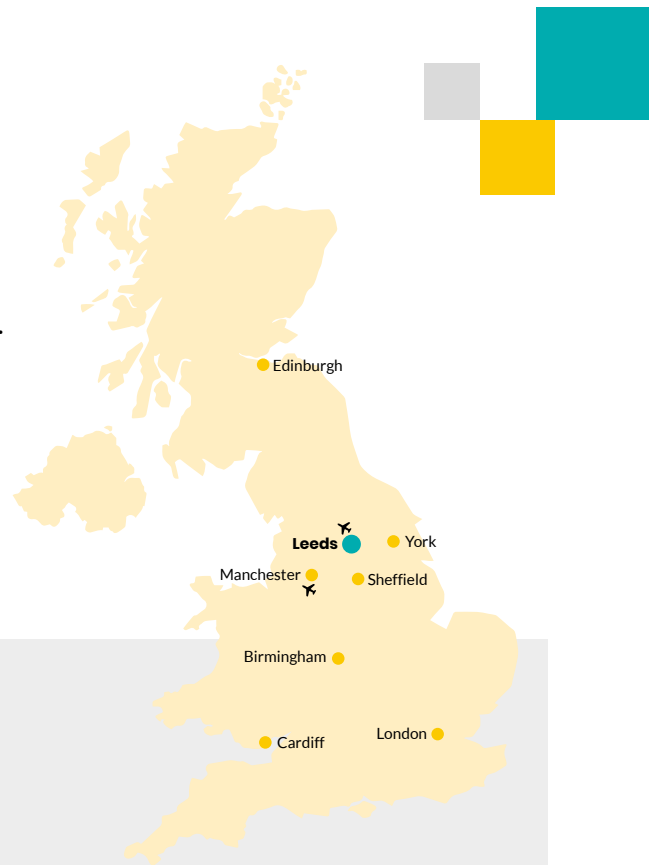

Leeds is a lively, multicultural city, surrounded by beautiful, accessible countryside. It's just two hours by train from London and three hours from Edinburgh.

The city centre has over 1,000 shops, over 300 bars and restaurants, 16 galleries and museums and four major theatres.

- A historical city with many museums, old buildings and cultural sites
- A lively city with modern shopping centres, bars and restaurants
- Named 5th in 'Best in Europe' list by Lonely Planet in 2017
- Close to the beautiful Yorkshire Dales National Park
- Just an hour away from Manchester and two and a half hours away from London by train
- A multicultural city, with people from all over the world
- Leeds has 5 universities: the University of Leeds, Leeds Beckett University, Leeds Trinity University, the University of Law and Leeds Arts University
- Home to many festivals, including the Leeds Music Festival
- 30% cheaper living costs than London
- A friendly and safe city, great for families

Central location

Located in the student area of Leeds, the school is only a 7-10 minute walk from Leeds city centre and the main train station.

Accommodation

Accommodation for students is either a short walk away or a bus journey away.