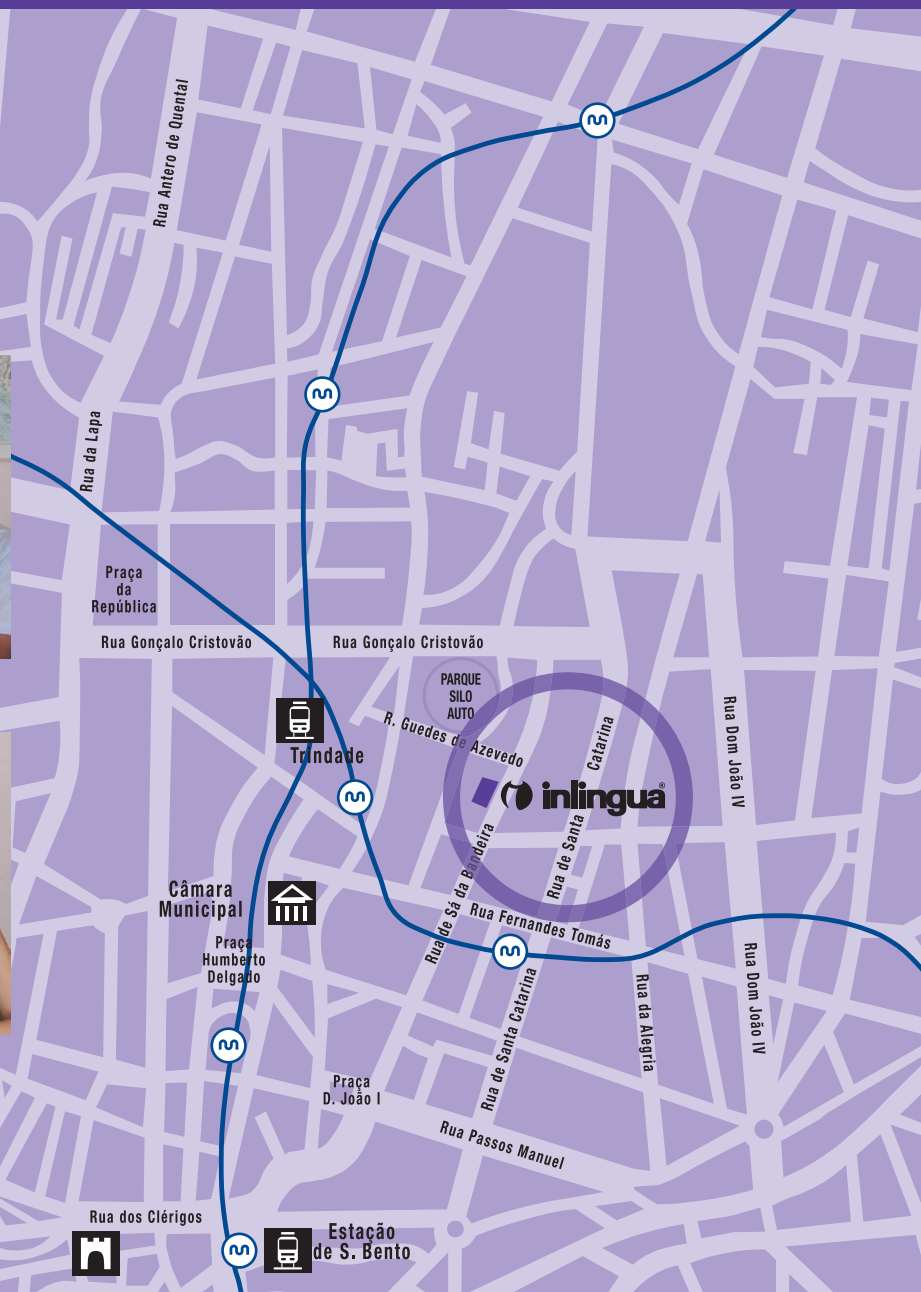

"I will recommend inlingua to colleagues and friends for its excellent organization, professionalism and quality of teaching. Also for the personality and communication skills of the teachers and for the friendliness of its staff in general."

Triantafyllos Karmaniolas, Lawyer

"I am very pleased at the quality of the course, the one-on-one treatment and the progress I made. Congratulations!"

Peter Bennett, New Zealand Ambassador to Portugal

"Each teacher was thoroughly professional with different approaches to keep the student interested. My expectations were surpassed."

Stuart Wesson, Accountant

I am happy. After a one month intensive course I am able to understand and communicate without difficulty in Portuguese.

Luis Mauricio Guevara, Missionary

"The whole course was very well made. I am very happy!"

Tereza Krízová, Student

LanguageCourse^{net} Book at worldwide lowest price at:
<https://www.languagecourse.net/school-inlingua-porto.php3>

🇺🇸 +1 646 503 18 10
🇧🇷 +31 858880253

🇬🇧 +44 330 124 03 17
🇫🇷 +7 4995000466

🇪🇸 +34 93 220 38 75
🇩🇪 +46 844 68 36 76
☎ +81 345 895 399

🇫🇮 +33 1-78416974
🇩🇰 +47 219 30 570
🇧🇷 +55 213 958 08 76

🇨🇦 +41 225 180 700
🇨🇦 +45 898 83 996
🇨🇦 +86 19816218990

🇩🇪 +49 221 162 56897
🇮🇹 +39 02-94751194

🇪🇸 +43 720116182
🇪🇸 +48 223 988 072