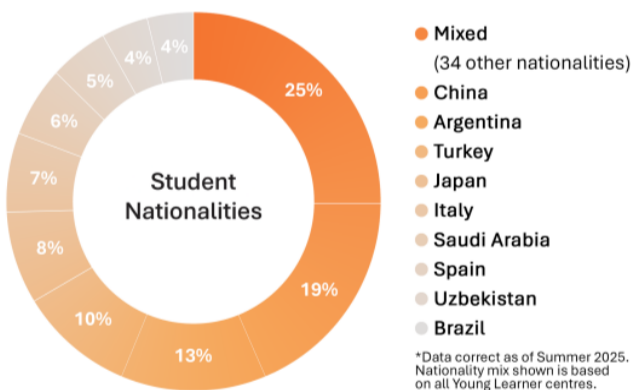

Global friendships in a safe and caring environment

Safety & Welfare

- Daily pastoral check-ins and supportive teachers
- Supervision from 9am–5pm across excursions, lessons and lunch
- Group Leaders support students throughout the day
- SEN-aware staff, with welfare officers available when needed

Je voordelen als je boekt bij

LanguageCourse.net

LAGERE PRIJZEN dan wanneer je rechtstreeks bij de school boekt

BETERE annulerings- en betalingsvoorwaarden

GRATIS online cursus

GEEN bemiddelingskosten

Krijg gratis advies van onze vriendelijke adviseurs om je te helpen de beste school te vinden in London

+31-858880253

BOEK HIER voor de laagste prijs wereldwijd

De onderstaande link is klikbaar in PDF

<https://www.languagecourse.net/talen-cursussen/school-international-house-londen.php3>

Voordeliger dan rechtstreeks op school

Trustpilot Uitstekend 4.8/5

★★★★★ 1403 beoordelingen

[Toon alle 1403 beoordelingen van LanguageCourse.Net op Trustpilot](#)