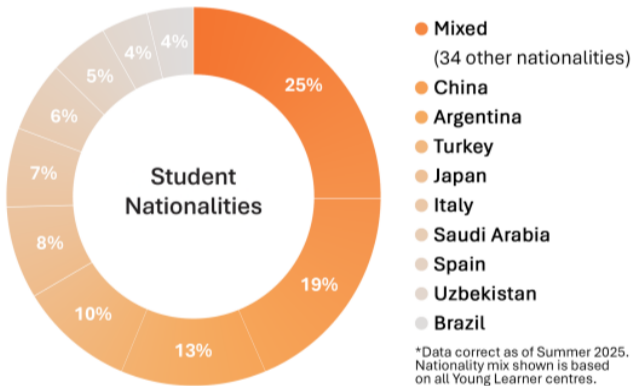

Global friendships in a safe and caring environment

Safety & Welfare

- Daily pastoral check-ins and supportive teachers
- Supervision from 9am–5pm across excursions, lessons and lunch
- Group Leaders support students throughout the day
- SEN-aware staff, with welfare officers available when needed

المزايا عند الحجز مع

LanguageCourse.net

- أسعار أقل من الحجز مع المدرسة مباشرة
- أفضل شروط عند الإلغاء والدفع

مجانياً دروة عبر الإنترنت

لا يوجد رسوم للوكالة

احجز هنا بأقل سعر في العالم

PDF الرابط أدناه قابل للنقر بصيغة

<https://www.languagecourse.net/ar/Almadrasa-international-house-london>

ادفع أقل من الحجز مع المدرسة

Trustpilot ممتاز 4.8/5

1403 تقييم

البالغ LanguageCourse.net عرض جميع تقييمات Trustpilot عددها 1403 على