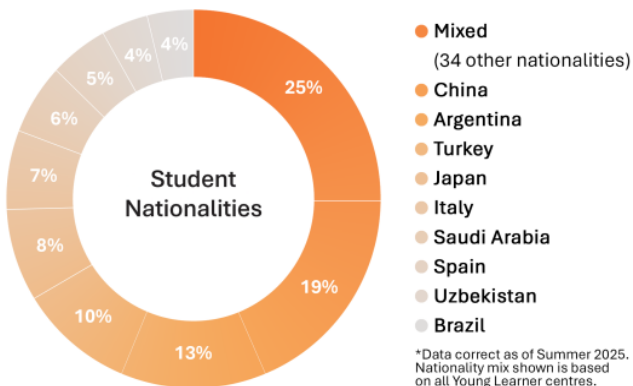

Global friendships in a safe and caring environment

Safety & Welfare

- Daily pastoral check-ins and supportive teachers
- Supervision from 9am–5pm across excursions, lessons and lunch
- Group Leaders support students throughout the day
- SEN-aware staff, with welfare officers available when needed

Twoje korzyści przy rezerwacji w

LanguageCourse.net

NIŻSZE CENY niż w przypadku rezerwacji bezpośrednio w szkole

LEPSZE warunki anulowania i płatności

BEZPŁATNY kurs online

BRAK opłat agencyjnych

Skorzystaj z BEZPŁATNEJ porady naszych przyjaznych konsultantów, którzy pomogą ci znaleźć najlepszą szkołę w Londynie

+48-223 988 072

ZAREZERWUJ TUTAJ w najniższej cenie na świecie

Poniższy link jest klikalny w formacie PDF

<https://www.languagecourse.net/kursy-jezykowe/szkola-international-house-london.php3>

Płać mniej niż rezerwując bezpośrednio w szkole

Trustpilot Doskonale 4.8/5

1411 recenzji

[Pokaż wszystkie 1411 opinie o LanguageCourse.net na Trustpilot](#)