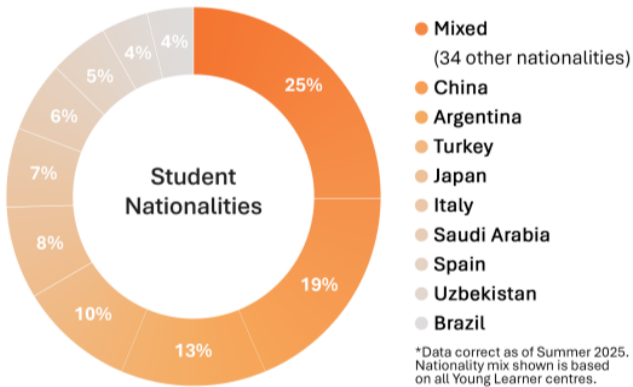

Global friendships in a safe and caring environment

Safety & Welfare

- Daily pastoral check-ins and supportive teachers
- Supervision from 9am–5pm across excursions, lessons and lunch
- Group Leaders support students throughout the day
- SEN-aware staff, with welfare officers available when needed

Ваши преимущества при бронировании с **LanguageCourse.net**

💰 **Более низкие цены**, чем при бронировании непосредственно в школе.

★ **ЛУЧШИЕ** условия отмены и оплаты

🎁 **БЕСПЛАТНЫЙ** онлайн-курс

🚫 **НИКАКИХ** агентских сборов

📄 **БРОНИРУЙТЕ ЗДЕСЬ** по самой низкой цене во всем мире

📄 Приведенная ниже ссылка кликабельна в PDF

<https://www.languagecourse.net/ru/school-international-house-london.php3>

Платите меньше, чем при бронировании в школе

★ **Trustpilot** Отлично **4.8/5**

★★★★★ **1411** ОТЗЫВОВ

[Показать все 1411 отзывов о LanguageCourse.net на Trustpilot](#)