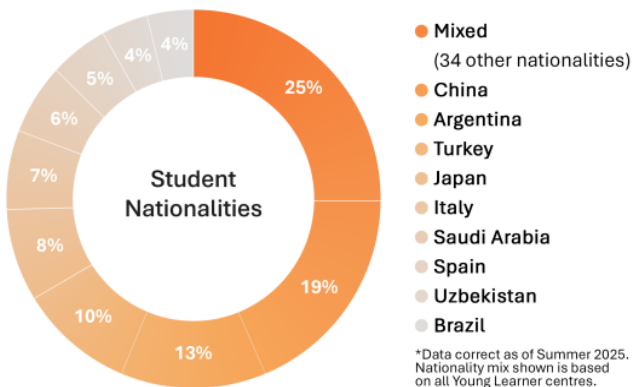

Global friendships in a safe and caring environment

Safety & Welfare

- Daily pastoral check-ins and supportive teachers
- Supervision from 9am–5pm across excursions, lessons and lunch
- Group Leaders support students throughout the day
- SEN-aware staff, with welfare officers available when needed

在以下网站预订可享受的优惠

- 💰 比直接向学校预订的价格更低
- 🌟 更好的取消和付款条件

- 🎧 免费在线课程
- 🚫 无中介费

📍 在此预订，全球最低价

📄 可点击以下 PDF 格式的链接

<https://www.languagecourse.net/zh/school-international-house-london>

支付的费用低于在学校预订的费用

★ **Trustpilot** 优秀 4.8/5

★★★★★ 1403 评论

在 [Trustpilot](#) 上显示 [LanguageCourse.net](#) 的所有1403条评论