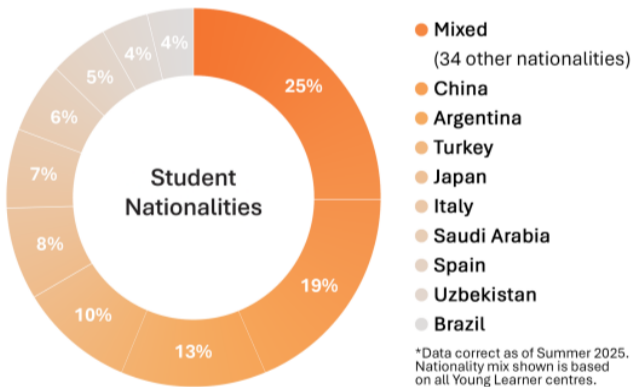

Global friendships in a safe and caring environment

Safety & Welfare

- Daily pastoral check-ins and supportive teachers
- Supervision from 9am–5pm across excursions, lessons and lunch
- Group Leaders support students throughout the day
- SEN-aware staff, with welfare officers available when needed

Deine Vorteile bei der Buchung bei

LanguageCourse.net

📍 **NIEDRIGERE PREISE** als bei direkter Buchung an der Schule

🌟 **BESSERE** Kündigungs- und Zahlungsbedingungen

🎓 **KOSTENLOSER** Online-Kurs

🚫 **KEINE** Agenturgebühren

Lass dich von unserem freundlichen Beraterteam kostenlos beraten, damit du die beste Schule in London findest.

🇩🇪 +49 221 747 40042 🇪🇺 +43-720116182 🇨🇭 +41-435083934

📄 **BUCHE HIER** zum weltweit niedrigsten Preis

📄 Der untenstehende Link ist im PDF klickbar

<https://www.languagecourse.net/schule-international-house-london.php3>

Weniger zahlen als direkt bei der Schule

★ **Trustpilot** Ausgezeichnet **4.8/5**

★★★★★ **1411** Bewertungen

[Alle 1411 Bewertungen von LanguageCourse.net auf Trustpilot anzeigen](#)