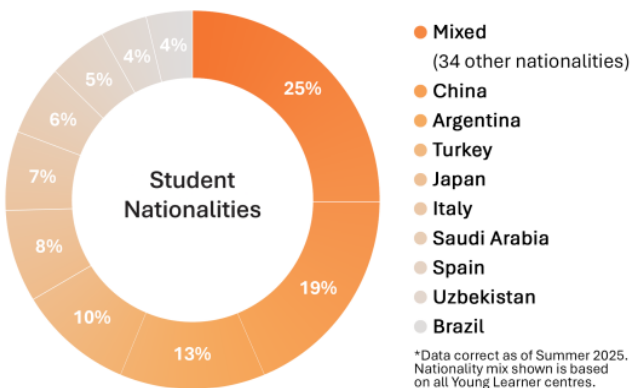

Global friendships in a safe and caring environment

Safety & Welfare

- Daily pastoral check-ins and supportive teachers
- Supervision from 9am–5pm across excursions, lessons and lunch
- Group Leaders support students throughout the day
- SEN-aware staff, with welfare officers available when needed

Your benefits when booking at

LanguageCourse.net

📉 **LOWER PRICES** than when booking directly with the school

🎓 **FREE** online course

🌟 **BETTER** cancellation and payment terms

🚫 **NO** agency fees

Get FREE advice from our friendly consultants to help you find the best school in London

🇺🇸 +1-646 503 18 10 🇬🇧 +44 330 124 03 17 🇨🇦 +1-800 713 71 35 (toll-free number) 🇮🇪 +35-316 91 75 25

📄 **BOOK HERE** at worldwide lowest price

📄 The below link is clickable in PDF

<https://www.languagecourse.net/school-international-house-london.php3>

Pay less than
booking at the
school

★ **Trustpilot** Excellent 4.8/5

★★★★★ 1411 reviews

[Show all 1411 reviews of LanguageCourse.net on Trustpilot](#)