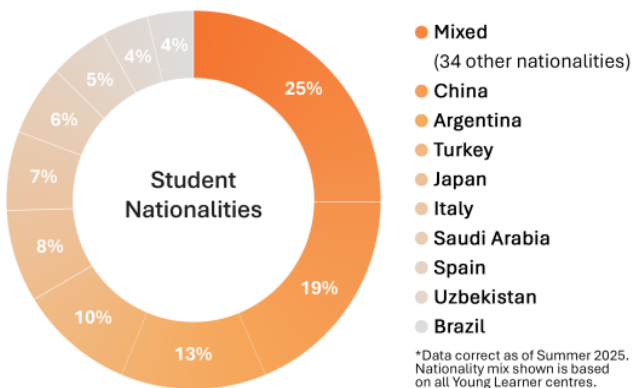

Global friendships in a safe and caring environment

Safety & Welfare

- Daily pastoral check-ins and supportive teachers
- Supervision from 9am–5pm across excursions, lessons and lunch
- Group Leaders support students throughout the day
- SEN-aware staff, with welfare officers available when needed

Dine fordeler når du bestiller ved

LanguageCourse.net

LAVERE PRIS enn når du bestiller direkte med skolen

BEDRE avbestilling og betalingsvilkår

GRATIS online kurs

INGEN formidlingsavgifter

BESTILL HER til verdens laveste pris

Lenken nedenfor er klikkbar i PDF

<https://www.languagecourse.net/no/skole-international-house-london>

Betal mindre enn om du bestiller hos skolen

Trustpilot Utmerket 4.8/5

1403 vurderinger

Vis alle **1403** vurderinger av [LanguageCourse.net](https://www.languagecourse.net) på [Trustpilot](#)