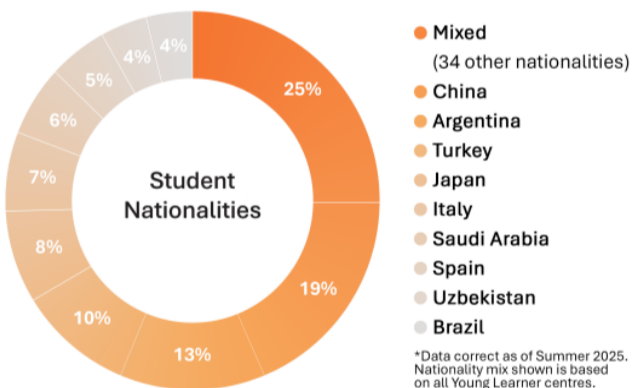

Global friendships in a safe and caring environment

Safety & Welfare

- Daily pastoral check-ins and supportive teachers
- Supervision from 9am–5pm across excursions, lessons and lunch
- Group Leaders support students throughout the day
- SEN-aware staff, with welfare officers available when needed

Dina fördelar när du bokar hos

📌 **LÄGRE PRISER** än vid bokning direkt med skolan

🎓 **GRATIS** onlinekurs

🌟 **BETTER** avboknings- och betalningsvillkor

🚫 **INGA** förmedlingsavgifter

Få råd, helt gratis, av våra vänliga konsulter som hjälper till att hitta den bästa skolan i London

🇸🇪 +46-850 78 03 64 🇳🇴 +47-219 30 570 🇩🇰 +45 898 83 996

📌 **BOKA HÄR** till det lägsta priset i världen

📄 Nedanstående länk är klickbar i PDF

<https://www.languagecourse.net/se-sprakkurser/skola-international-house-london.php3>

Betala mindre än vid bokning i skolan

★ **Trustpilot** Utmärkt **4.8/5**

★★★★★ **1411** recensioner

👉 [Visa alla 1411 omdömen om LanguageCourse.net på Trustpilot](#)