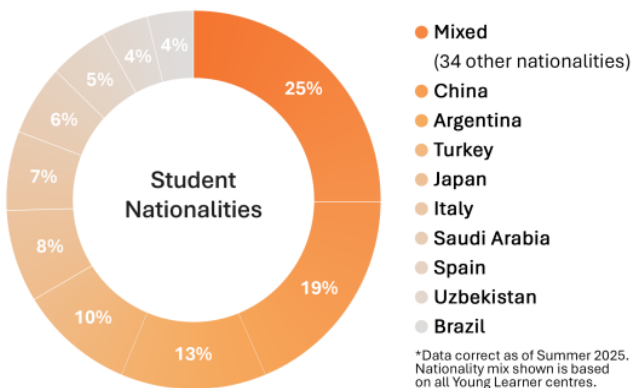

Global friendships in a safe and caring environment

Safety & Welfare

- Daily pastoral check-ins and supportive teachers
- Supervision from 9am–5pm across excursions, lessons and lunch
- Group Leaders support students throughout the day
- SEN-aware staff, with welfare officers available when needed

I tuoi vantaggi quando prenoti su

LanguageCourse.net

Prezzi più bassi rispetto alla prenotazione diretta con la scuola

MIGLIORI termini di cancellazione e di pagamento

Corso online **GRATUITO**

NESSUNA spesa di agenzia

Chiedi una consulenza gratuita ai nostri consulenti per aiutarti a trovare la scuola migliore a London

+39 800 934 127

PRENOTA QUI al prezzo più vantaggioso possibile

Il link sottostante può essere aperto in versione PDF

<https://www.languagecourse.net/corsi-di-lingua/scuola-international-house-londra.php3>

Paga meno che prenotando con la scuola

Trustpilot Eccellente **4.8/5**

1403 recensioni

Mostra tutte le **1403** recensioni di [LanguageCourse.Net](https://www.languagecourse.net) su [Trustpilot](https://www.trustpilot.com)