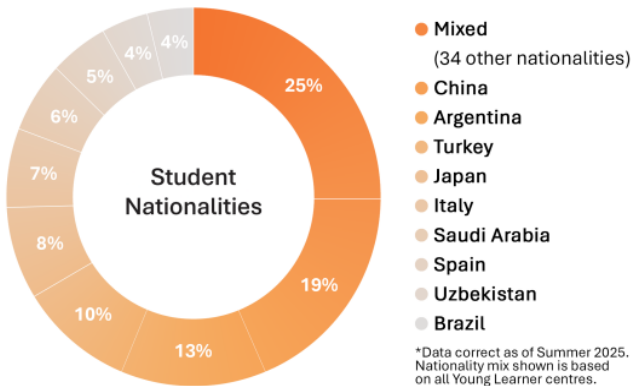

Global friendships in a safe and caring environment

Safety & Welfare

- Daily pastoral check-ins and supportive teachers
- Supervision from 9am–5pm across excursions, lessons and lunch
- Group Leaders support students throughout the day
- SEN-aware staff, with welfare officers available when needed

Tus ventajas al reservar en

LanguageCourse.net

📌 **PRECIOS MÁS BAJOS** que reservando directamente con la escuela

🌟 **MEJORES** condiciones de cancelación y pago

📺 Curso online **GRATUITO**

🚫 **SIN** comisiones de agencia

Recibe asesoramiento gratuito de nuestros asesores de confianza para ayudarte a encontrar la mejor escuela en London

🇪🇸 +34-93 220 38 75 🇮🇹 +52-554 17 08 348 🇦🇷 +54-115 19 905 14 🇺🇸 +56-228 999 396 🇨🇴 +57-60 289 128 16 🇨🇺 +58-212 72 025 06

📌 **RESERVA AQUÍ** al precio más bajo del mundo

📄 Puedes clicar en el enlace del PDF que encontrarás a continuación:

<https://www.languagecourse.net/escuela-international-house-londres.php3>

Paga menos que reservando en la escuela

★ **Trustpilot** Excelente **4.8/5**

★★★★★ **1403** reseñas

[Muestra las 1403 opiniones sobre LanguageCourse.Net en Trustpilot](#)