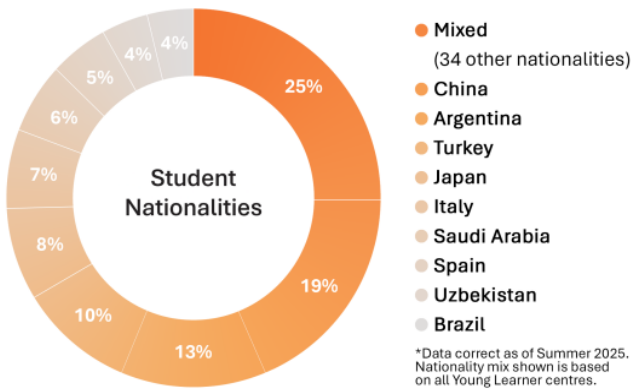

Global friendships in a safe and caring environment

Safety & Welfare

- Daily pastoral check-ins and supportive teachers
- Supervision from 9am–5pm across excursions, lessons and lunch
- Group Leaders support students throughout the day
- SEN-aware staff, with welfare officers available when needed

Vos avantages lorsque vous réservez sur
LanguageCourse.net

- 📍 **PRIX MOINS ÉLEVÉS** que lors d'une réservation directe auprès de l'école
- 🏆 **MEILLEURES** conditions d'annulation et de paiement

- 🎓 Cours en ligne **GRATUIT**
- 🚫 **PAS** de frais d'agence

Recevez des conseils gratuits de la part de nos sympathiques consultants pour vous aider à trouver la meilleure école à London

🇫🇷 +33-1-78416974 🇨🇭 +41-225 180 700

📌 **RÉSERVEZ ICI** au prix le plus bas du monde

📄 Le lien ci-dessous est cliquable en PDF

<https://www.languagecourse.net/cours-de-langues/ecole-international-house-londres.php3>

Payez moins qu'en réservant directement à l'école

★ **Trustpilot** Excellent **4.8/5**

★★★★★ **1411** avis

[Afficher tous les 1411 commentaires de LanguageCourse.net sur Trustpilot](#)