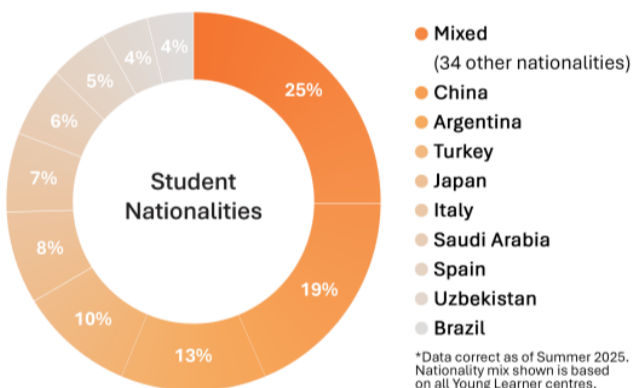

Global friendships in a safe and caring environment

Safety & Welfare

- Daily pastoral check-ins and supportive teachers
- Supervision from 9am–5pm across excursions, lessons and lunch
- Group Leaders support students throughout the day
- SEN-aware staff, with welfare officers available when needed

Seus benefícios ao reservar em

LanguageCourse.net

💰 **PREÇOS MAIS BAIXOS** do que quando reservar diretamente com a escola

🏆 **MELHORES** condições de cancelamento e pagamento

👤 **Curso online GRATUITO**

🚫 **SEM** taxas de agência

Receba orientação GRATUITA dos nossos consultores para ajudar você a encontrar a melhor escola em London

🇧🇷 +55 213 958 08 76

📌 **RESERVE AQUI** com preço mais baixo do mundo

📄 O link abaixo é clicável em PDF

<https://www.languagecourse.net/pt/escola-international-house-londres>

Pague menos do que reservando diretamente na escola

★ **Trustpilot** Excelente **4.8/5**

★★★★★ **1411** avaliações

[Ver todas as 1411 avaliações da LanguageCourse.net no Trustpilot](#)