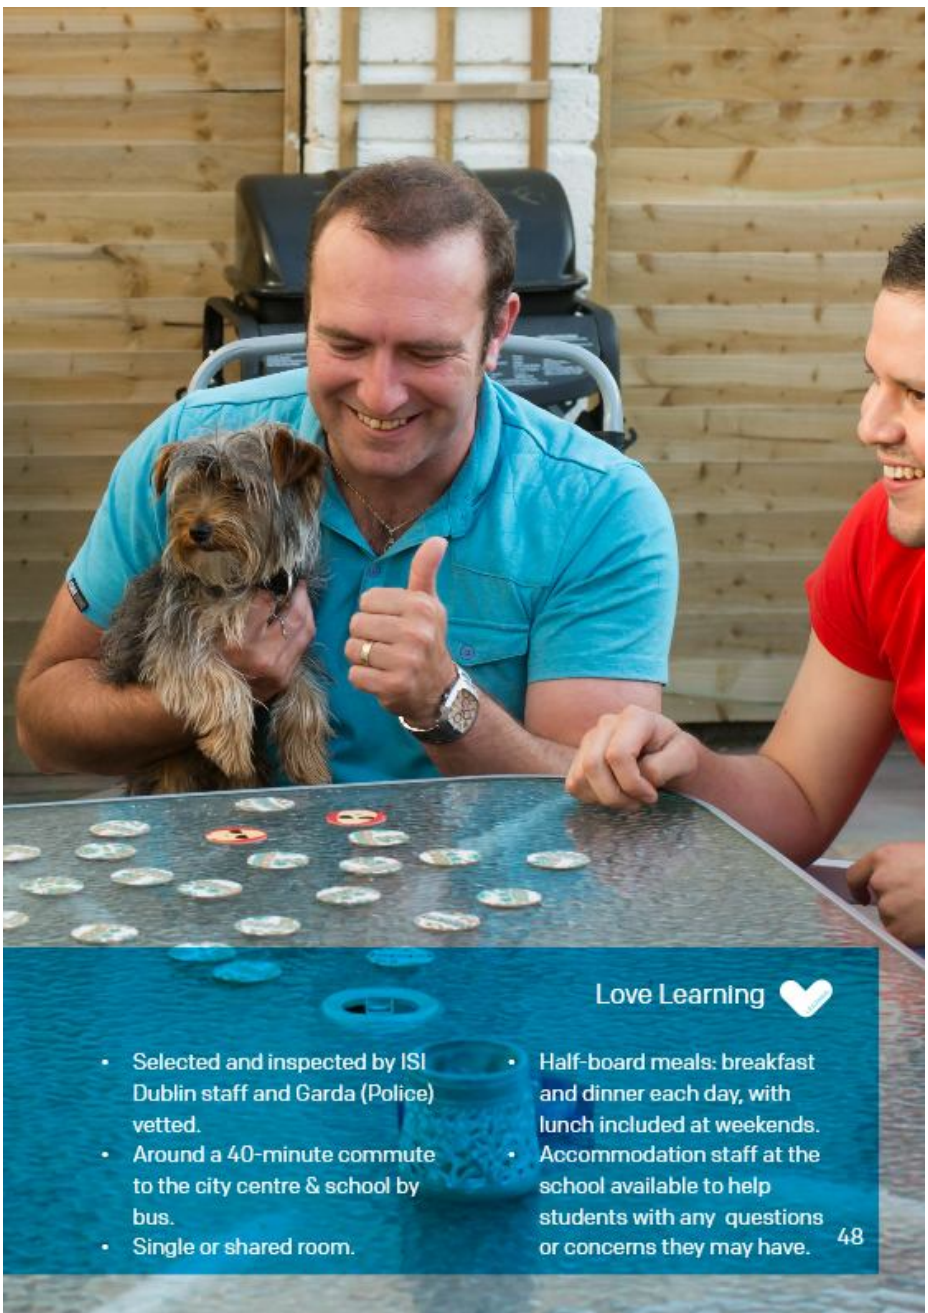

Love Learning 

- Selected and inspected by ISI Dublin staff and Garda (Police) vetted.
- Around a 40-minute commute to the city centre & school by bus.
- Single or shared room.
- Half-board meals: breakfast and dinner each day, with lunch included at weekends.
- Accommodation staff at the school available to help students with any questions or concerns they may have.