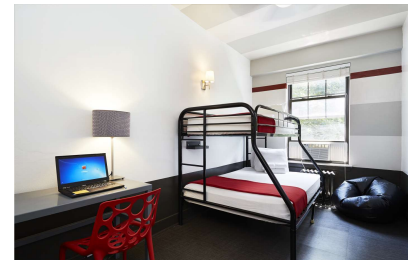

ACCOMMODATION IN CHICAGO

CHICAGO STUDENT HOSTEL - GETAWAY

ACCOMMODATION TYPE:

Hostel, single room(s), twin room(s), shared bathrooms

SERVICES AVAILABLE:

Laundry (extra charge), Wi-Fi, phone (extra charge), linen and towels (free)

EXTRA COST OF SERVICES:

BEDROOM:

Bed, closet, desk

KITCHEN:

Shared kitchen

FACILITIES:

Coin-operated laundry facilities, lounge with television and games, outside patio, free breakfast is served daily in their cafeteria from 7am – 9:30am.

EXTRA COST OF FACILITIES:

FAMOUS LANDMARKS NEARBY:

Lincoln Park, Lincoln Park Zoo, Lake Michigan, Wrigley Field

VISITORS OR GUESTS ALLOWED?

Yes

NOISE RESTRICTIONS?

Yes

SMOKING ALLOWED IN THE RESIDENCE?

No

24-HOUR SECURITY?

Yes

ROOMS CLEANED EVERY:

Cleaned on arrival

LINEN CHANGED EVERY:

Linen provided on arrival

AVAILABILITY:

Year-round

MINIMUM NUMBER OF WEEKS?

4 weeks

CHECK-IN AND CHECK-OUT TIMES

Check-in: Saturday 4:00 pm-10:00pm / Check-out: Saturday 10:00am

ROOM DEPOSIT?

A credit/debit card may be required upon check-in at hostel to cover incidentals

ACCOMMODATION LOCATION				
	By foot	By bike	By bus	By subway/train
Time to the school:	60 minutes	15 minutes	30 minutes	25 minutes
Time to the nearest café / restaurant:	3 minutes	1 minute	N/A	N/A
Time to the nearest supermarket:	10 minutes	5 minutes	N/A	N/A
Time to the nearest post office:	5 minutes	3 minutes	N/A	N/A
Time to the nearest ATM / bank:	3 minutes	2 minutes	N/A	N/A
Time to the nearest sports center:	30 minutes	15 minutes	20 minutes	15 minutes
Time to the nearest hospital:	10 minutes	5 minutes	10 minutes	N/A
Time to the city center:	60 minutes	15 minutes	30 minutes	25 minutes
Time to the main airport:	N/A	N/A	N/A	45 minutes