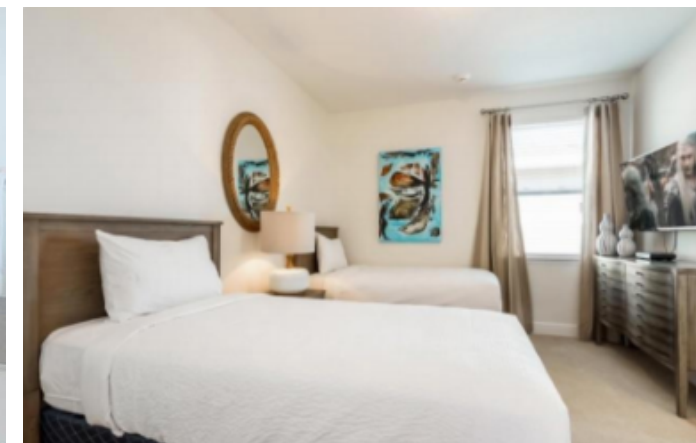

MODERN ACCOMODATIONS

ACCOMMODATIONS FOR ALL PROGRAMS

- Deluxe dorm-style villas designed for the comfort and safety of students
- Airport transfers & all ground transport per program
- Staff carefully selected & highly trained
- 3 meals plus 2 snacks - daily
- Rooms with private bath
- Security & adult supervision 24 hrs.
- Washer & dryer
- Air-conditioned
- Fitness gym
- Basketball & Tennis courts
- Wi-Fi included
- Private swimming pool
- Private jacuzzi
- Private game room
- Private movie room