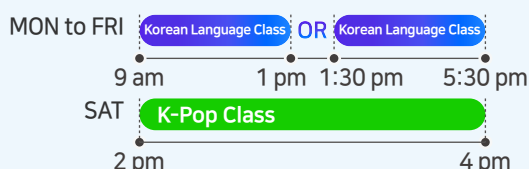

- COURSE SCHEDULE

* Weekend cultural activity runs every two weeks
* Activity hours may be subject to change

2 KOREAN LANGUAGE & K-POP

South Korean pop culture has grown so prominently in the past decade leading to the rise of the Korean wave, known as Hallyu. At the heart of Hallyu is the ever-growing popularity of Korean pop music, also known as K-pop. We designed this course specifically for K-pop fans to immerse in the full K-pop experience, incorporating Korean language classes as well as K-pop dance classes led by industry professionals.

- COURSE SCHEDULE

* Activity hours may be subject to change

3 KOREAN LANGUAGE & K-BEAUTY

A revolution driven by South Korea with the rise of Korean beauty trends is now global beauty industry. With its ongoing research and creative innovation for new products and techniques, Korean Beauty has stepped up to be at the forefront of the beauty industry. In line with the rise of K-beauty trend, we designed this course that covers various topics from skin care, nail art to make-up, as well as hair styling techniques. This program is suitable for those who have a strong interest in the K-beauty trends, as a great stepping-stone for those who are interested in pursuing a career in beauty art industry!