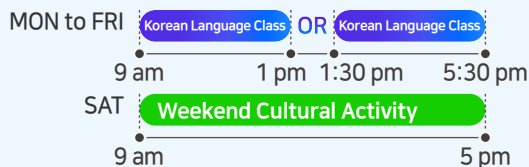

- COURSE SCHEDULE

* Weekend cultural activity runs every two weeks
* Activity hours may be subject to change

2 KOREAN LANGUAGE & K-POP

South Korean pop culture has grown so prominently in the past decade leading to the rise of the Korean wave, known as Hallyu. At the heart of Hallyu is the ever-growing popularity of Korean pop music, also known as K-pop. We designed this course specifically for K-pop fans to immerse in the full K-pop experience, incorporating Korean language classes as well as K-pop dance classes led by industry professionals.