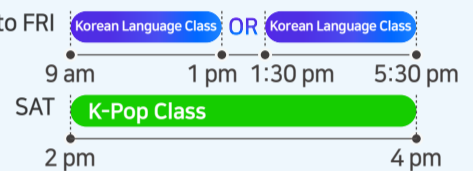

- COURSE SCHEDULE

* Weekend cultural activity runs every two weeks

* Activity hours may be subject to change

2 KOREAN LANGUAGE & K-POP

South Korean pop culture has grown so prominently in the past decade leading to the rise of the Korean wave, known as Hallyu. At the heart of Hallyu is the ever-growing popularity of Korean pop music, also known as K-pop. We designed this course specifically for K-pop fans to immerse in the full K-pop experience, incorporating Korean language classes as well as K-pop dance classes led by industry professionals.

- COURSE SCHEDULE

* Activity hours may be subject to change

3 KOREAN LANGUAGE & K-BEAUTY

A revolution driven by South Korea with the rise of Korean beauty trends is now global beauty industry. With its ongoing research and creative innovation for new products and techniques, Korean Beauty has stepped up to be at the forefront of the beauty industry. In line with the rise of K-beauty trend, we designed this course that covers various topics from skin care, nail art to make-up, as well as hair styling techniques. This program is suitable for those who have a strong interest in the K-beauty trends, as a great stepping-stone for those who are interested in pursuing a career in beauty art industry!