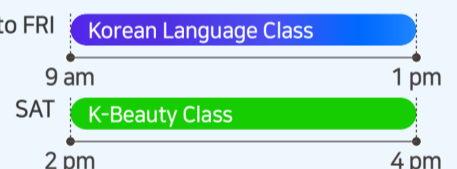

- COURSE SCHEDULE

* Activity hours may be subject to change