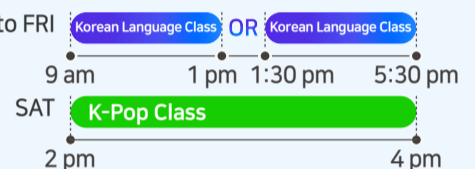

- COURSE SCHEDULE

* Weekend cultural activity runs every two weeks

* Activity hours may be subject to change

2 KOREAN LANGUAGE & K-POP

South Korean pop culture has grown so prominently in the past decade leading to the rise of the Korean wave, known as Hallyu. At the heart of Hallyu is the ever-growing popularity of Korean pop music, also known as K-pop. We designed this course specifically for K-pop fans to immerse in the full K-pop experience, incorporating Korean language classes as well as K-pop dance classes led by industry professionals.

- COURSE SCHEDULE

* Activity hours may be subject to change

3 KOREAN LANGUAGE & K-BEAUTY

A revolution driven by South Korea with the rise of Korean beauty trends is now global beauty industry. With its ongoing research and creative innovation for new products and techniques, Korean Beauty has stepped up to be at the forefront of the beauty industry. In line with the rise of K-beauty trend, we designed this course that covers various topics from skin care, nail art to make-up, as well as hair styling techniques. This program is suitable for those who have a strong interest in the K-beauty trends, as a great stepping-stone for those who are interested in pursuing a career in beauty art industry!