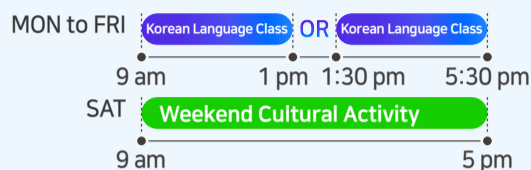

- COURSE SCHEDULE

* Weekend cultural activity runs every two weeks

* Activity hours may be subject to change

2 KOREAN LANGUAGE & K-POP

South Korean pop culture has grown so prominently in the past decade leading to the rise of the Korean wave, known as Hallyu. At the heart of Hallyu is the ever-growing popularity of Korean pop music, also known as K-pop. We designed this course specifically for K-pop fans to immerse in the full K-pop experience, incorporating Korean language classes as well as K-pop dance classes led by industry professionals.