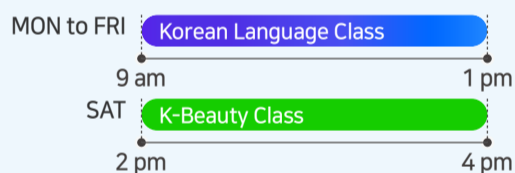

- COURSE SCHEDULE

* Activity hours may be subject to change