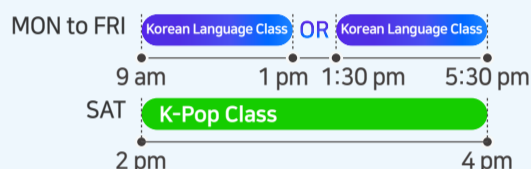

- COURSE SCHEDULE

* Weekend cultural activity runs every two weeks

* Activity hours may be subject to change

2 KOREAN LANGUAGE & K-POP

South Korean pop culture has grown so prominently in the past decade leading to the rise of the Korean wave, known as Hallyu. At the heart of Hallyu is the ever-growing popularity of Korean pop music, also known as K-pop. We designed this course specifically for K-pop fans to immerse in the full K-pop experience, incorporating Korean language classes as well as K-pop dance classes led by industry professionals.

- COURSE SCHEDULE

* Activity hours may be subject to change

3 KOREAN LANGUAGE & K-BEAUTY

A revolution driven by South Korea with the rise of Korean beauty trends is now global beauty industry. With its ongoing research and creative innovation for new products and techniques, Korean Beauty has stepped up to be at the forefront of the beauty industry. In line with the rise of K-beauty trend, we designed this course that covers various topics from skin care, nail art to make-up, as well as hair styling techniques. This program is suitable for those who have a strong interest in the K-beauty trends, as a great stepping-stone for those who are interested in pursuing a career in beauty art industry!