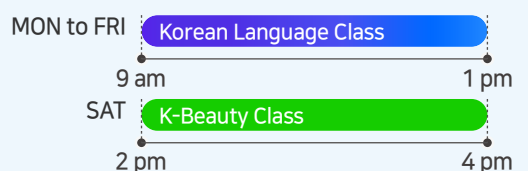

- COURSE SCHEDULE

* Activity hours may be subject to change