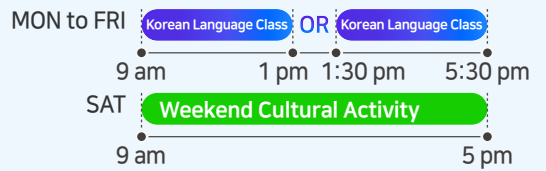

- COURSE SCHEDULE

* Weekend cultural activity runs every two weeks

* Activity hours may be subject to change

2 KOREAN LANGUAGE & K-POP

South Korean pop culture has grown so prominently in the past decade leading to the rise of the Korean wave, known as Hallyu. At the heart of Hallyu is the ever-growing popularity of Korean pop music, also known as K-pop. We designed this course specifically for K-pop fans to immerse in the full K-pop experience, incorporating Korean language classes as well as K-pop dance classes led by industry professionals.