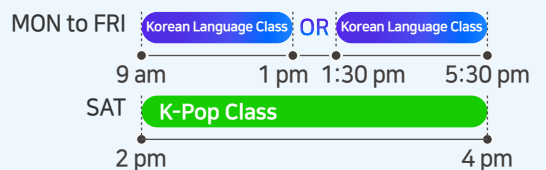

- COURSE SCHEDULE

* Activity hours may be subject to change

3 KOREAN LANGUAGE & K-BEAUTY

A revolution driven by South Korea with the rise of Korean beauty trends is now global beauty industry. With its ongoing research and creative innovation for new products and techniques, Korean Beauty has stepped up to be at the forefront of the beauty industry. In line with the rise of K-beauty trend, we designed this course that covers various topics from skin care, nail art to make-up, as well as hair styling techniques. This program is suitable for those who have a strong interest in the K-beauty trends, as a great stepping-stone for those who are interested in pursuing a career in beauty art industry!