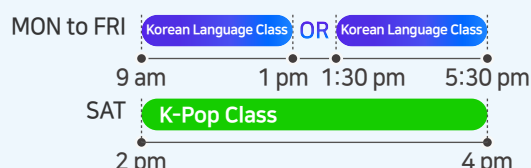

- COURSE SCHEDULE

* Weekend cultural activity runs every two weeks
* Activity hours may be subject to change

2 KOREAN LANGUAGE & K-POP

South Korean pop culture has grown so prominently in the past decade leading to the rise of the Korean wave, known as Hallyu. At the heart of Hallyu is the ever-growing popularity of Korean pop music, also known as K-pop. We designed this course specifically for K-pop fans to immerse in the full K-pop experience, incorporating Korean language classes as well as K-pop dance classes led by industry professionals.

- COURSE SCHEDULE

* Activity hours may be subject to change

3 KOREAN LANGUAGE & K-BEAUTY

A revolution driven by South Korea with the rise of Korean beauty trends is now global beauty industry. With its ongoing research and creative innovation for new products and techniques, Korean Beauty has stepped up to be at the forefront of the beauty industry. In line with the rise of K-beauty trend, we designed this course that covers various topics from skin care, nail art to make-up, as well as hair styling techniques. This program is suitable for those who have a strong interest in the K-beauty trends, as a great stepping-stone for those who are interested in pursuing a career in beauty art industry!