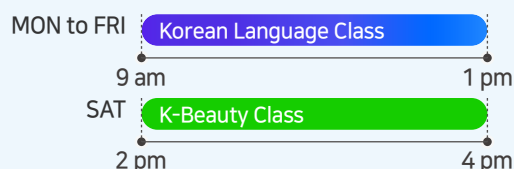

- COURSE SCHEDULE

* Activity hours may be subject to change