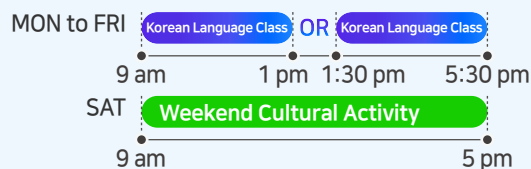

- COURSE SCHEDULE

* Weekend cultural activity runs every two weeks
* Activity hours may be subject to change

2 KOREAN LANGUAGE & K-POP

South Korean pop culture has grown so prominently in the past decade leading to the rise of the Korean wave, known as Hallyu. At the heart of Hallyu is the ever-growing popularity of Korean pop music, also known as K-pop. We designed this course specifically for K-pop fans to immerse in the full K-pop experience, incorporating Korean language classes as well as K-pop dance classes led by industry professionals.