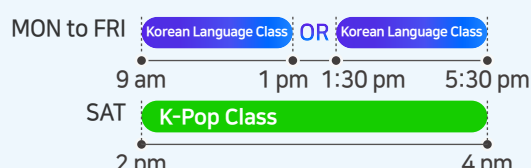

- COURSE SCHEDULE

* Activity hours may be subject to change

3 KOREAN LANGUAGE & K-BEAUTY

A revolution driven by South Korea with the rise of Korean beauty trends is now global beauty industry. With its ongoing research and creative innovation for new products and techniques, Korean Beauty has stepped up to be at the forefront of the beauty industry. In line with the rise of K-beauty trend, we designed this course that covers various topics from skin care, nail art to make-up, as well as hair styling techniques. This program is suitable for those who have a strong interest in the K-beauty trends, as a great stepping-stone for those who are interested in pursuing a career in beauty art industry!