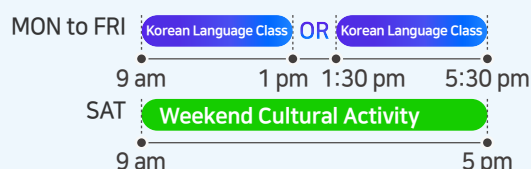

- COURSE SCHEDULE

* Weekend cultural activity runs every two weeks

* Activity hours may be subject to change

2 KOREAN LANGUAGE & K-POP

South Korean pop culture has grown so prominently in the past decade leading to the rise of the Korean wave, known as Hallyu. At the heart of Hallyu is the ever-growing popularity of Korean pop music, also known as K-pop. We designed this course specifically for K-pop fans to immerse in the full K-pop experience, incorporating Korean language classes as well as K-pop dance classes led by industry professionals.