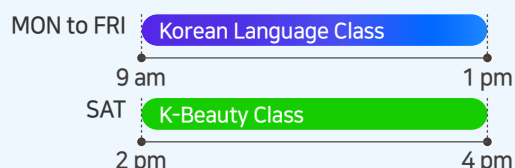

- COURSE SCHEDULE

* Activity hours may be subject to change