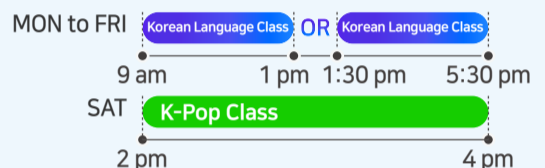

- COURSE SCHEDULE

* Activity hours may be subject to change

3 KOREAN LANGUAGE & K-BEAUTY

A revolution driven by South Korea with the rise of Korean beauty trends is now global beauty industry. With its ongoing research and creative innovation for new products and techniques, Korean Beauty has stepped up to be at the forefront of the beauty industry. In line with the rise of K-beauty trend, we designed this course that covers various topics from skin care, nail art to make-up, as well as hair styling techniques. This program is suitable for those who have a strong interest in the K-beauty trends, as a great stepping-stone for those who are interested in pursuing a career in beauty art industry!

• REGISTRATION FEE

KRW 200,000

• TUITION FEE

KRW 6,250,000 /20 weeks

• BOOK FEE & MEDICAL INSURANCE

Included

- COURSE DURATION

20 ~ 60 weeks