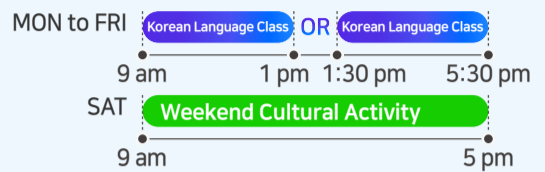

### - COURSE SCHEDULE

\* Weekend cultural activity runs every two weeks

\* Activity hours may be subject to change