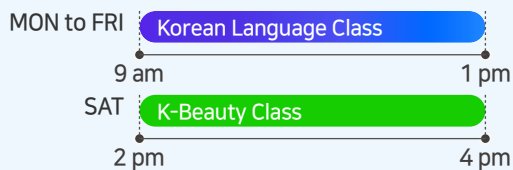

- COURSE SCHEDULE

* Activity hours may be subject to change