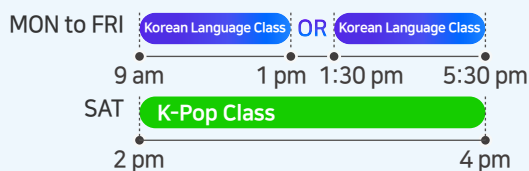

- COURSE SCHEDULE

* Weekend cultural activity runs every two weeks

* Activity hours may be subject to change

2 KOREAN LANGUAGE & K-POP

South Korean pop culture has grown so prominently in the past decade leading to the rise of the Korean wave, known as Hallyu. At the heart of Hallyu is the ever-growing popularity of Korean pop music, also known as K-pop. We designed this course specifically for K-pop fans to immerse in the full K-pop experience, incorporating Korean language classes as well as K-pop dance classes led by industry professionals.

- COURSE SCHEDULE

* Activity hours may be subject to change

3 KOREAN LANGUAGE & K-BEAUTY

A revolution driven by South Korea with the rise of Korean beauty trends is now global beauty industry. With its ongoing research and creative innovation for new products and techniques, Korean Beauty has stepped up to be at the forefront of the beauty industry. In line with the rise of K-beauty trend, we designed this course that covers various topics from skin care, nail art to make-up, as well as hair styling techniques. This program is suitable for those who have a strong interest in the K-beauty trends, as a great stepping-stone for those who are interested in pursuing a career in beauty art industry!