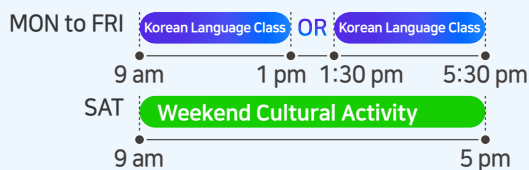

COURSE OPTION

1 KOREAN LANGUAGE & K-CULTURE

This course is designed for students to not only learn the Korean language but also to experience cultural immersion during their stay in South Korea. A range of cultural classes to introduce Korean culture, tradition and history is included as part of the program, along with various excursions to allow students to enjoy a glimpse of Seoul during their study experience. This course is best suited for students who are keen to upskill their Korean language skills and at the same time, learn more in depth about Korea, beyond just the language.

- COURSE SCHEDULE

* Weekend cultural activity runs every two weeks

* Activity hours may be subject to change

2 KOREAN LANGUAGE & K-POP

South Korean pop culture has grown so prominently in the past decade leading to the rise of the Korean wave, known as Hallyu. At the heart of Hallyu is the ever-growing popularity of Korean pop music, also known as K-pop. We designed this course specifically for K-pop fans to immerse in the full K-pop experience, incorporating Korean language classes as well as K-pop dance classes led by industry professionals.