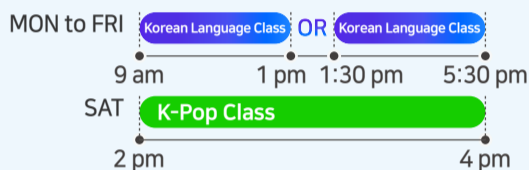

- COURSE SCHEDULE

* Activity hours may be subject to change

3 KOREAN LANGUAGE & K-BEAUTY

A revolution driven by South Korea with the rise of Korean beauty trends is now global beauty industry. With its ongoing research and creative innovation for new products and techniques, Korean Beauty has stepped up to be at the forefront of the beauty industry. In line with the rise of K-beauty trend, we designed this course that covers various topics from skin care, nail art to make-up, as well as hair styling techniques. This program is suitable for those who have a strong interest in the K-beauty trends, as a great stepping-stone for those who are interested in pursuing a career in beauty art industry!

• REGISTRATION FEE

KRW 200,000

• TUITION FEE

KRW 6,250,000 /20 weeks

• BOOK FEE & MEDICAL INSURANCE

Included

- COURSE DURATION

20 ~ 60 weeks