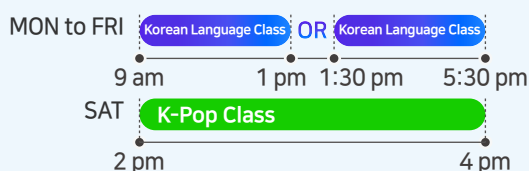

- COURSE SCHEDULE

* Activity hours may be subject to change

3 KOREAN LANGUAGE & K-BEAUTY

A revolution driven by South Korea with the rise of Korean beauty trends is now global beauty industry. With its ongoing research and creative innovation for new products and techniques, Korean Beauty has stepped up to be at the forefront of the beauty industry. In line with the rise of K-beauty trend, we designed this course that covers various topics from skin care, nail art to make-up, as well as hair styling techniques. This program is suitable for those who have a strong interest in the K-beauty trends, as a great stepping-stone for those who are interested in pursuing a career in beauty art industry!

• REGISTRATION FEE

KRW 200,000

• TUITION FEE

KRW 6,250,000 /20 weeks

• BOOK FEE & MEDICAL INSURANCE

Included

- COURSE DURATION

20 ~ 60 weeks