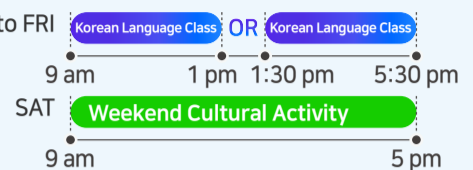

Trustpilot Excelente **4.8/5**

1403 avaliações

[Ver todas as 1403 avaliações da LanguageCourse.net no Trustpilot](#)

COURSE OPTION

1 KOREAN LANGUAGE & K-CULTURE

This course is designed for students to not only learn the Korean language but also to experience cultural immersion during their stay in South Korea. A range of cultural classes to introduce Korean culture, tradition and history is included as part of the program, along with various excursions to allow students to enjoy a glimpse of Seoul during their study experience. This course is best suited for students who are keen to upskill their Korean language skills and at the same time, learn more in depth about Korea, beyond just the language.

- COURSE SCHEDULE

* Weekend cultural activity runs every two weeks

* Activity hours may be subject to change

2 KOREAN LANGUAGE & K-POP

South Korean pop culture has grown so prominently in the past decade leading to the rise of the Korean wave, known as Hallyu. At the heart of Hallyu is the ever-growing popularity of Korean pop music, also known as K-pop. We designed this course specifically for K-pop fans to immerse in the full K-pop experience, incorporating Korean language classes as well as K-pop dance classes led by industry professionals.