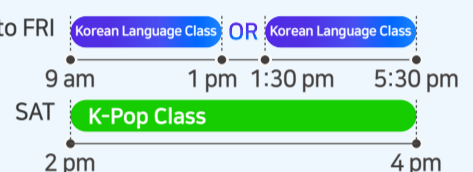

- COURSE SCHEDULE

* Weekend cultural activity runs every two weeks

* Activity hours may be subject to change

2 KOREAN LANGUAGE & K-POP

South Korean pop culture has grown so prominently in the past decade leading to the rise of the Korean wave, known as Hallyu. At the heart of Hallyu is the ever-growing popularity of Korean pop music, also known as K-pop. We designed this course specifically for K-pop fans to immerse in the full K-pop experience, incorporating Korean language classes as well as K-pop dance classes led by industry professionals.

- COURSE SCHEDULE

* Activity hours may be subject to change

3 KOREAN LANGUAGE & K-BEAUTY

A revolution driven by South Korea with the rise of Korean beauty trends is now global beauty industry. With its ongoing research and creative innovation for new products and techniques, Korean Beauty has stepped up to be at the forefront of the beauty industry. In line with the rise of K-beauty trend, we designed this course that covers various topics from skin care, nail art to make-up, as well as hair styling techniques. This program is suitable for those who have a strong interest in the K-beauty trends, as a great stepping-stone for those who are interested in pursuing a career in beauty art industry!