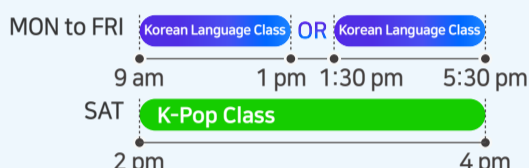

- COURSE SCHEDULE

* Weekend cultural activity runs every two weeks

* Activity hours may be subject to change

2 KOREAN LANGUAGE & K-POP

South Korean pop culture has grown so prominently in the past decade leading to the rise of the Korean wave, known as Hallyu. At the heart of Hallyu is the ever-growing popularity of Korean pop music, also known as K-pop. We designed this course specifically for K-pop fans to immerse in the full K-pop experience, incorporating Korean language classes as well as K-pop dance classes led by industry professionals.

- COURSE SCHEDULE

* Activity hours may be subject to change

3 KOREAN LANGUAGE & K-BEAUTY

A revolution driven by South Korea with the rise of Korean beauty trends is now global beauty industry. With its ongoing research and creative innovation for new products and techniques, Korean Beauty has stepped up to be at the forefront of the beauty industry. In line with the rise of K-beauty trend, we designed this course that covers various topics from skin care, nail art to make-up, as well as hair styling techniques. This program is suitable for those who have a strong interest in the K-beauty trends, as a great stepping-stone for those who are interested in pursuing a career in beauty art industry!