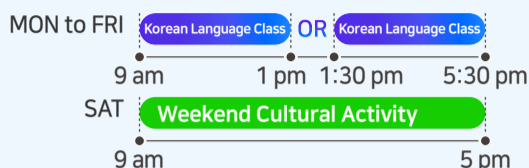

- COURSE SCHEDULE

* Weekend cultural activity runs every two weeks

* Activity hours may be subject to change

2 KOREAN LANGUAGE & K-POP

South Korean pop culture has grown so prominently in the past decade leading to the rise of the Korean wave, known as Hallyu. At the heart of Hallyu is the ever-growing popularity of Korean pop music, also known as K-pop. We designed this course specifically for K-pop fans to immerse in the full K-pop experience, incorporating Korean language classes as well as K-pop dance classes led by industry professionals.